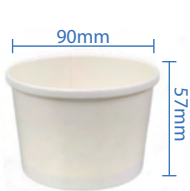

8oz Deluxe Paper Food Container
Item Code: 80281
SCC Code: 10628295007848
Pack Size: 50pcsx10pack=500