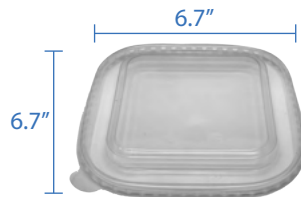

PET Lid for 24 - 48oz Containers
Item Code: 56411
SCC Code: 10628295009835
Pack Size: 50pcsx6pack=300