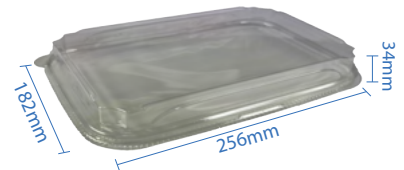

#11 PET Dome Lid
Item Code: 70311PETL
SCC Code: 10628295008883
Pack Size: 50pcsx4pack=200