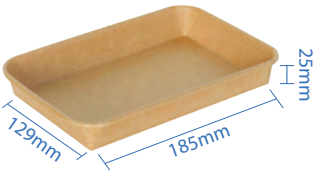

#5 Kraft Paper Sushi Tray
Item Code: 70305
SCC Code: 10628295008814
Pack Size: 50pcsx12pack=600