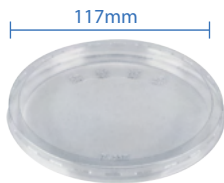

PET Flat Lid for 8-32oz Container
Item Code: 53241FL
SCC Code: 10628295006513
Pack Size: 50pcsx10pack=500