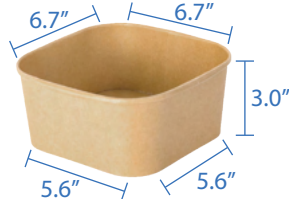

48oz Square Container
Item Code: 56406
SCC Code: 10628295004199
Pack Size: 50pcsx6pack=300