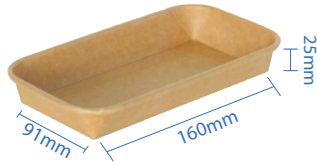

#1 Kraft Paper Sushi Tray
Item Code: 70301
SCC Code: 10628295008753
Pack Size: 50pcsx16pack=800