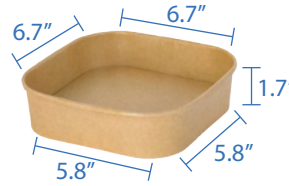

24oz Square Container
Item Code: 56403
SCC Code: 10628295004168
Pack Size: 50pcsx6pack=300