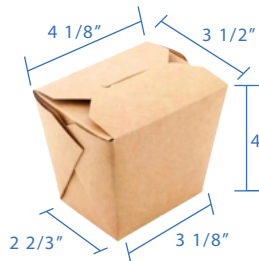

26oz - Kraft Paper Food Pail (No handle)
Item Code: 80333
SCC Code: 10628295009569
Pack Size: 50pcsx9pack=450