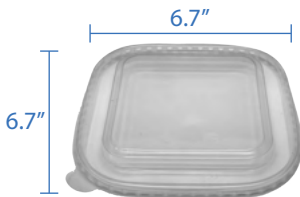

PP Lid for 24 - 48oz Containers
Item Code: 56410
SCC Code: 10628295009828
Pack Size: 50pcsx6pack=300