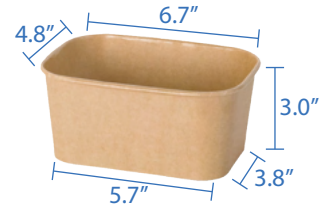

32oz Rectangular Container
Item Code: 80804
SCC Code: 10628295007831
Pack Size: 50pcsx6pack=300