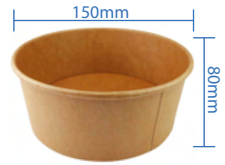

32oz PE Lined Kraft Deli Paper Container
Item Code: 56255
SCC Code: 10628295005608
Pack Size: 45pcsx8pack=360