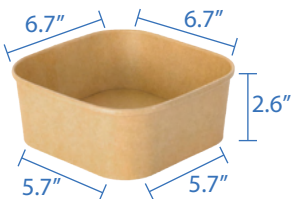

40oz Square Container
Item Code: 56405
SCC Code: 10628295004182
Pack Size: 50pcsx6pack=300