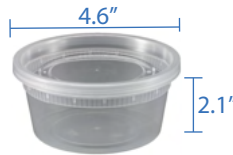

12oz Round Deli Container
Item Code: 61242
SCC Code: 10628295004106
Pack Size: 24pcsx10pack=240