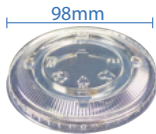

98mm

PET Sippy Lid (Direct Sip) for  
9-24oz Cold Cup  
Item Code: 53203DS  
SCC Code: 10628295010381  
Pack Size: 50pcsx20pack=1000

98mm

PET Sippy Lid w tear back tab for  
12-24oz Cold Cup  
Item Code: 53203SL  
SCC Code: 10628295005448  
Pack Size: 50pcsx20pack=1000