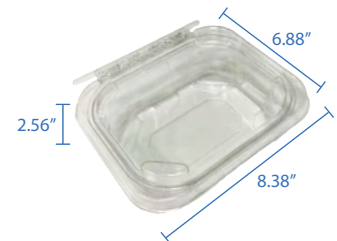

40oz PET Tamper Evident Hinged Lid Clamshell
Item Code: 53236
SCC Code: 10628295010121
Pack Size: 50pcsx4pack=200