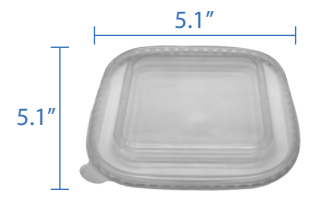

PET Lid for 16 - 20oz Containers
Item Code: 56408
SCC Code: 10628295007091
Pack Size: 50pcsx6pack=300