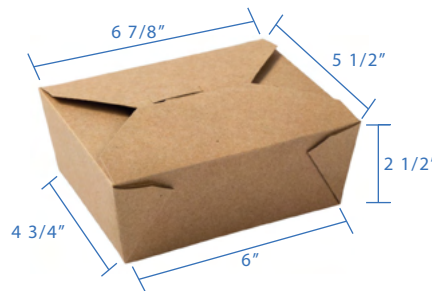

#8 (45oz) Kraft Paper Fold Top Takeout Boxes
Item Code: 80308GP
SCC Code: 10628295000962
Pack Size: 50pcsx6pack=300