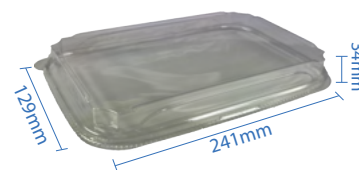

#9 PET Dome Lid
Item Code: 70309PETL
SCC Code: 10628295008869
Pack Size: 50pcsx8pack=400