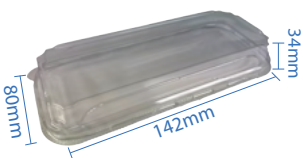

#0 PET Dome Lid
Item Code: 70300PETL
SCC Code: 10628295008746
Pack Size: 50pcsx16pack=800