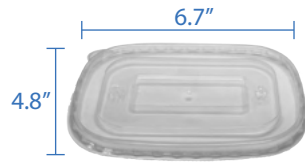

PET Lid for 16 - 32oz Containers
Item Code: 80812
SCC Code: 10628295007817
Pack Size: 50pcsx6pack=300