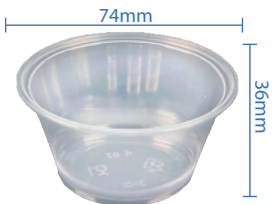

3.25oz PP Portion Cup
Item Code: 60804
SCC Code: 10628295007558
Pack Size: 50pcsx50pack=2500