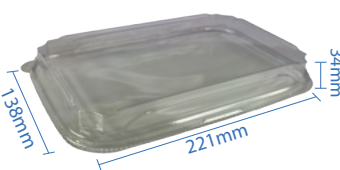

#7 PET Dome Lid
Item Code: 70307PETL
SCC Code: 10628295008845
Pack Size: 50pcsx8pack=400