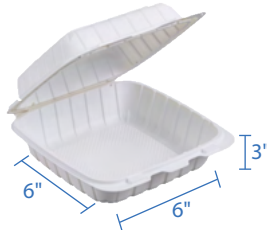

6"x6" PP Hinged Clamshell
Item Code: 60532
SCC Code: 10628295006872
Pack Size: 300pcsx1pack=300