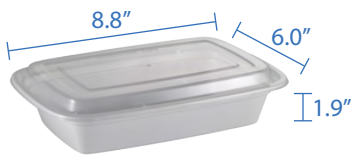

28oz Rectangular Container with Lid
Item Code: 80845
SCC Code: 10628295009897
Container Pack Size: 50pcsx3pack=150
Lid Pack Size: 50pcsx3pack=150