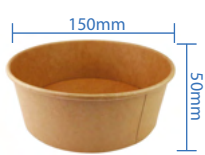

16oz PE Lined Kraft Deli Paper Container
Item Code: 56253
SCC Code: 10628295005455
Pack Size: 45pcsx8pack=360