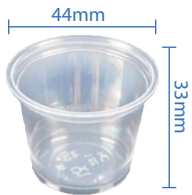

1oz PP Portion Cup
Item Code: 60801
SCC Code: 10628295007060
Pack Size: 50pcsx50pack=2500