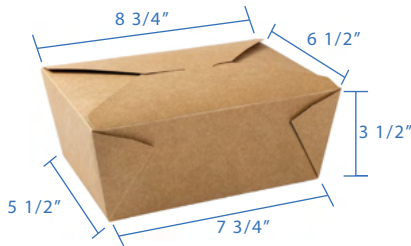

#4 (110oz) Kraft Paper Fold Top Takeout Boxes
Item Code: 80304GP
SCC Code: 10628295000924
Pack Size: 40pcsx4pack=160