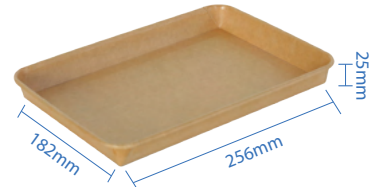

#11 Kraft Paper Sushi Tray
Item Code: 70311
SCC Code: 10628295008876
Pack Size: 50pcsx4pack=200