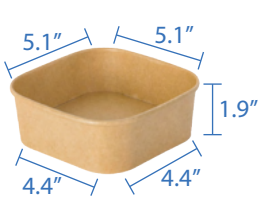

16oz Square Container
Item Code: 56401
SCC Code: 10628295004144
Pack Size: 50pcsx6pack=300