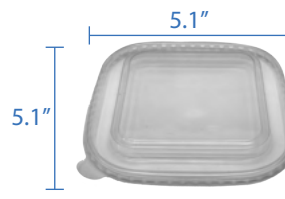

PP Lid for 16 - 20oz Containers
Item Code: 56407
SCC Code: 10628295004205
Pack Size: 50pcsx6pack=300