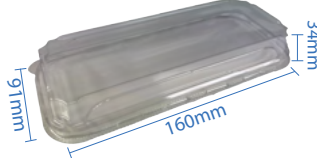

#1 PET Dome Lid
Item Code: 70301PETL
SCC Code: 10628295008760
Pack Size: 50pcsx16pack=800