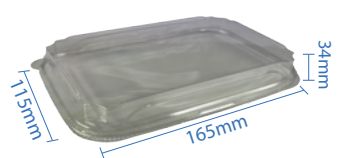

#3 PET Dome Lid
Item Code: 70303PETL
SCC Code: 10628295008807
Pack Size: 50pcsx12pack=600