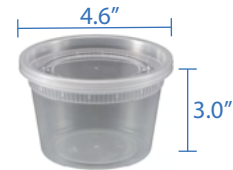

16oz Round Deli Container
Item Code: 61243
SCC Code: 10628295004113
Pack Size: 24pcsx10pack=240