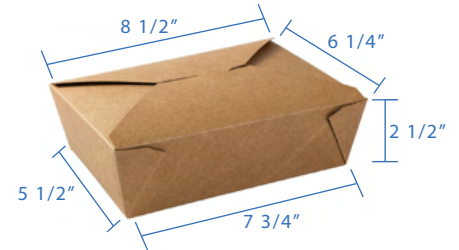

#3 (68oz) Kraft Paper Fold Top Takeout Boxes
Item Code: 80303GP
SCC Code: 10628295000917
Pack Size: 50pcsx4pack=200