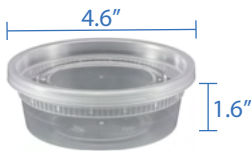

8oz Round Deli Container
Item Code: 61241
SCC Code: 10628295004090
Pack Size: 24pcsx10pack=240