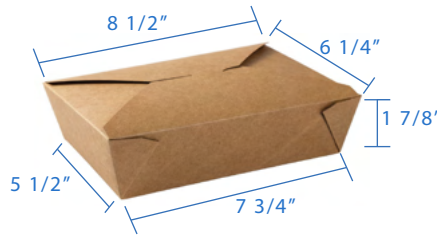

#2 (49oz) Kraft Paper Fold Top Takeout Boxes
Item Code: 80302GP
SCC Code: 10628295000900
Pack Size: 50pcsx4pack=200