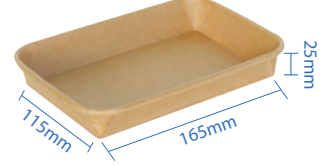

#3 Kraft Paper Sushi Tray
Item Code: 70303
SCC Code: 10628295008791
Pack Size: 50pcsx12pack=600