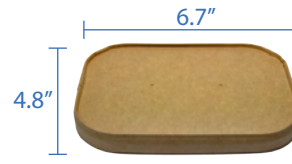

Kraft Paper Vented Lid for 16 - 32oz Containers
Item Code: 80813
SCC Code: 10628295003192
Pack Size: 50pcsx6pack=300