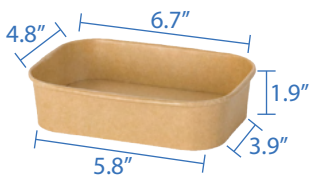

16oz Rectangular Container
Item Code: 80801
SCC Code: 10628295007794
Pack Size: 50pcsx6pack=300