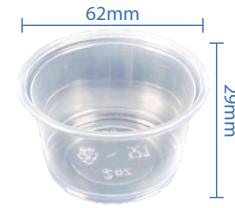

2oz PP Portion Cup
Item Code: 60803
SCC Code: 10628295006896
Pack Size: 50pcsx50pack=2500