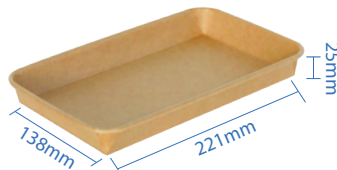

#7 Kraft Paper Sushi Tray
Item Code: 70307
SCC Code: 10628295008838
Pack Size: 50pcsx8pack=400