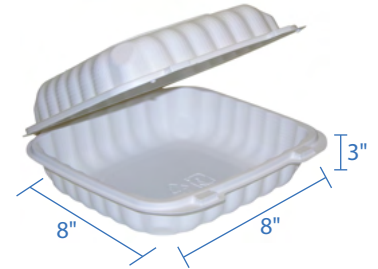

8"x8" PP Hinged Clamshell
Item Code: 60535
SCC Code: 10628295006834
Pack Size: 200pcsx1pack=200