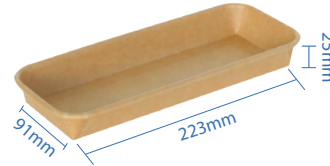

#2 Kraft Paper Sushi Tray
Item Code: 70302
SCC Code: 10628295008777
Pack Size: 50pcsx12pack=600