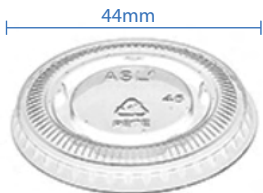

PET Lid for 1oz PP Portion Cup
Item Code: 60801L
SCC Code: 10628295007077
Pack Size: 50pcsx50pack=2500