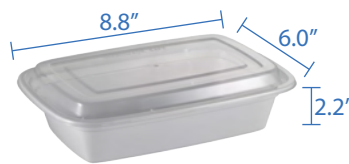

32oz Rectangular Container with Lid
Item Code: 80846
SCC Code: 10628295009903
Container Pack Size: 50pcsx3pack=150
Lid Pack Size: 50pcsx3pack=150