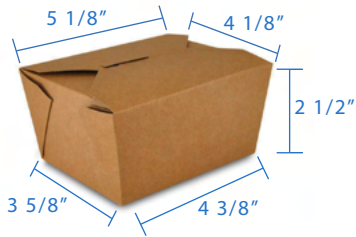

#1 (28oz) Kraft Paper Fold Top Takeout Boxes
Item Code: 80301GP
SCC Code: 10628295000894
Pack Size: 50pcsx9pack=450