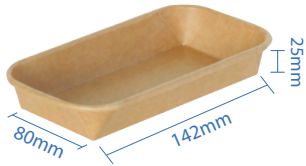

**PP Lid for 24 - 48oz Containers**  
 Item Code: 56410  
 SCC Code: 10628295009828  
 Pack Size: 50pcsx6pack=300

**PET Lid for 24 - 48oz Containers**  
 Item Code: 56411  
 SCC Code: 10628295009835  
 Pack Size: 50pcsx6pack=300

# PE Lined Sushi Trays

PE Lined Sushi Trays have a sleek, eco-friendly build and are the preferred option to serve your needs. The tray is made of 300gsm kraft paper with double plastic lining, making it moisture resistant and recyclable. Additionally, the lids are recyclable as well and are anti-fogging due to its PET composition, which is great for presenting the food within.