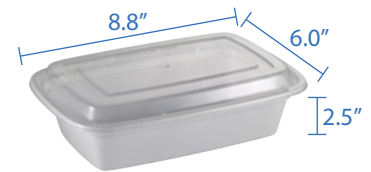

38oz Rectangular Container with Lid
Item Code: 80848
SCC Code: 10628295009927
Container Pack Size: 50pcsx3pack=150
Lid Pack Size: 50pcsx3pack=150