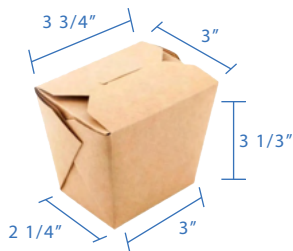

16oz - Kraft Paper Food Pail (No handle)
Item Code: 80332
SCC Code: 10628295009552
Pack Size: 50pcsx9pack=450