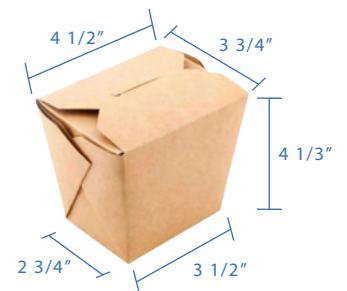

32oz - Kraft Paper Food Pail (No handle)
Item Code: 80334
SCC Code: 10628295009576
Pack Size: 50pcsx9pack=450