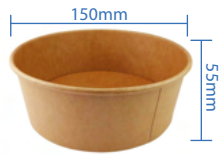

20oz PE Lined Kraft Deli Paper Container
Item Code: 56254
SCC Code: 10628295005462
Pack Size: 45pcsx8pack=360