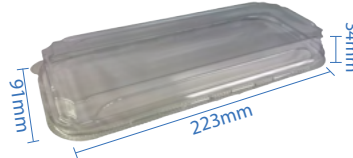

#2 PET Dome Lid
Item Code: 70302PETL
SCC Code: 10628295008784
Pack Size: 50pcsx12pack=600