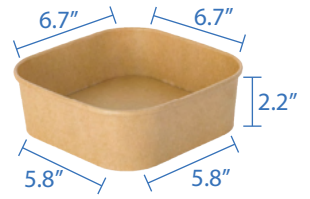

32oz Square Container
Item Code: 56404
SCC Code: 10628295004175
Pack Size: 50pcsx6pack=300