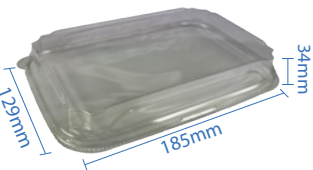

#5 PET Dome Lid
Item Code: 70305PETL
SCC Code: 10628295008821
Pack Size: 50pcsx12pack=600