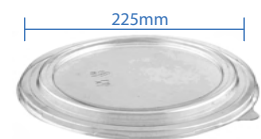

PET Dome Lid for 225mm Container
Item Code: 56263DL
SCC Code: 10628295008340
Pack Size: 50pcsx4pack=200