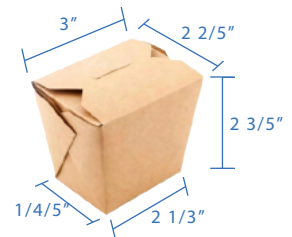

8oz - Kraft Paper Food Pail (No handle)
Item Code: 80331
SCC Code: 10628295001624
Pack Size: 50pcsx9pack=450