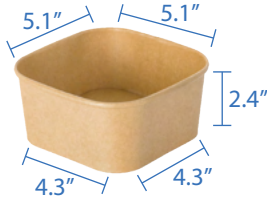

20oz Square Container
Item Code: 56402
SCC Code: 10628295004151
Pack Size: 50pcsx6pack=300