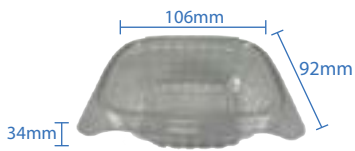

4oz PET Clear Hinged Clamshell
Item Code: 53219
SCC Code: 10628295001679
Pack Size: 50pcsx8pack=400