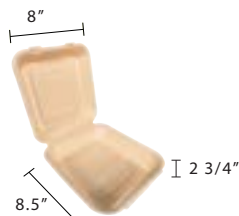

8.5"x8" Hinged Lid
Sugarcane Fibre Kraft Clamshell
Item Code: 80535
SCC Code: 10628295000054
Pack Size: 50pcsx4pack=200