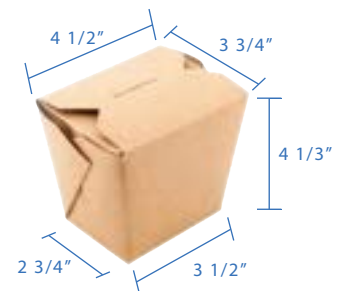

32oz - Kraft Paper Food Pail (No handle)
Item Code: 80334
SCC Code: 10628295009576
Pack Size: 50pcsx9pack=450