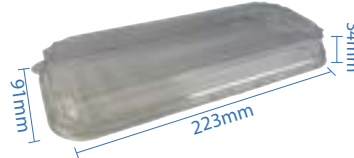

#2 PET Dome Lid
Item Code: 70302PETL
SCC Code: 10628295008784
Pack Size: 50pcsx12pack=600