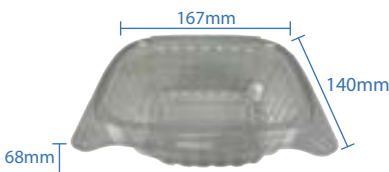

32oz PET Clear Hinged Clamshell
Item Code: 53225
SCC Code: 10628295005745
Pack Size: 50pcsx4pack=200