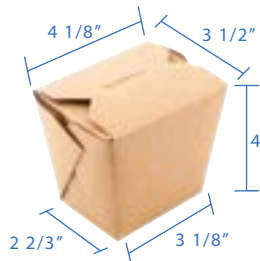

26oz - Kraft Paper Food Pail (No handle)
Item Code: 80333
SCC Code: 10628295009569
Pack Size: 50pcsx9pack=450