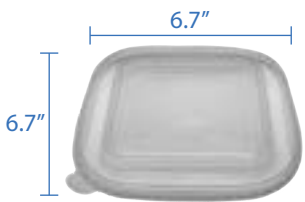

PP Lid for 24 - 48oz Containers
Item Code: 56410
SCC Code: 10628295009828
Pack Size: 50pcsx6pack=300