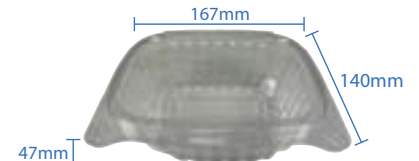

24oz PET Clear Hinged Clamshell
Item Code: 53224
SCC Code: 10628295005738
Pack Size: 50pcsx4pack=200