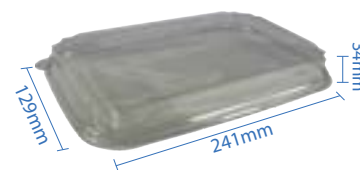

#9 PET Dome Lid
Item Code: 70309PETL
SCC Code: 10628295008869
Pack Size: 50pcsx8pack=400