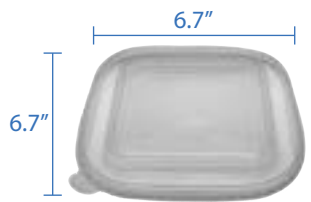

PET Lid for 24 - 48oz Containers
Item Code: 56411
SCC Code: 10628295009835
Pack Size: 50pcsx6pack=300