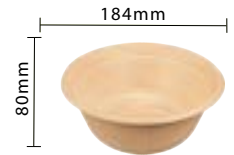

32oz Sugarcane Fibre Salad Bowl
Item Code: 80229
SCC Code: 10628295007770
Pack Size: 125pcsx4pack=500