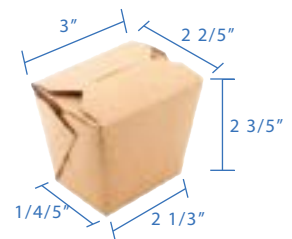

8oz - Kraft Paper Food Pail (No handle)
Item Code: 80331
SCC Code: 10628295001624
Pack Size: 50pcsx9pack=450