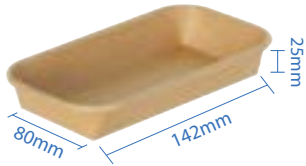

#0 Kraft Paper Sushi Tray
Item Code: 70300
SCC Code: 10628295008739
Pack Size: 50pcsx16pack=800