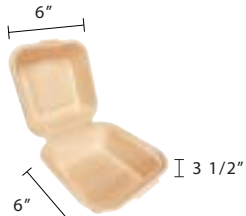

6"x6" Hinged Lid
Sugarcane Fibre Kraft Clamshell
Item Code: 80532
SCC Code: 10628295000047
Pack Size: 50pcsx10pack=500