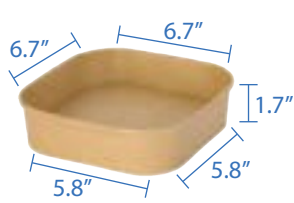

24oz Square Container
Item Code: 56403
SCC Code: 10628295004168
Pack Size: 50pcsx6pack=300