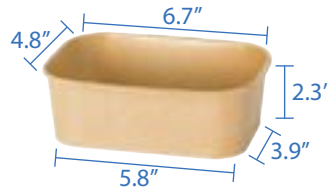

24oz Rectangular Container
Item Code: 80803
SCC Code: 10628295007824
Pack Size: 50pcsx6pack=300