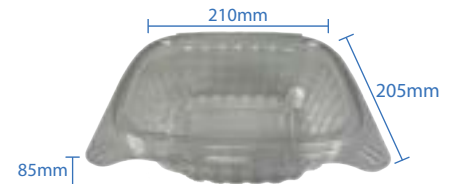

64oz PET Clear Hinged Clamshell
Item Code: 53227
SCC Code: 10628295009972
Pack Size: 50pcsx4pack=200