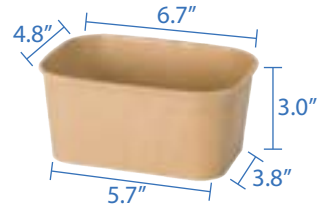

32oz Rectangular Container
Item Code: 80804
SCC Code: 10628295007831
Pack Size: 50pcsx6pack=300