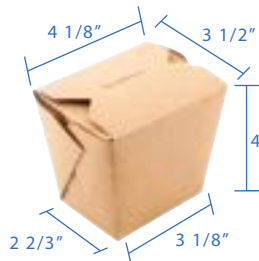

26oz - Kraft Paper Food Pail (No handle)
Item Code: 80333
SCC Code: 10628295009569
Pack Size: 50pcsx9pack=450