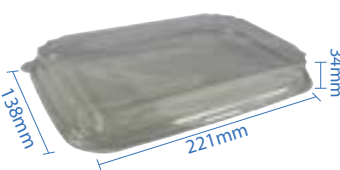

#7 PET Dome Lid
Item Code: 70307PETL
SCC Code: 10628295008845
Pack Size: 50pcsx8pack=400