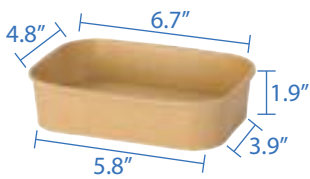

16oz Rectangular Container
Item Code: 80801
SCC Code: 10628295007794
Pack Size: 50pcsx6pack=300