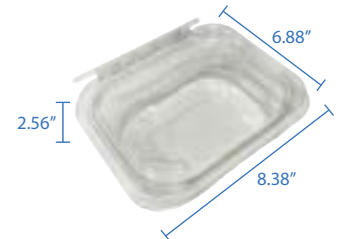

40oz PET Tamper Evident Hinged Lid Clamshell
Item Code: 53236
SCC Code: 10628295010121
Pack Size: 50pcsx4pack=200