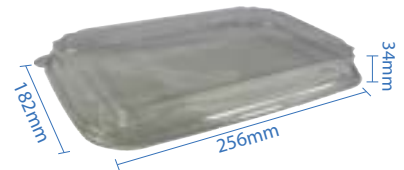

#11 PET Dome Lid
Item Code: 70311PETL
SCC Code: 10628295008883
Pack Size: 50pcsx4pack=200