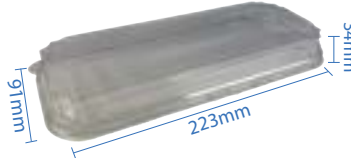

#2 PET Dome Lid
Item Code: 70302PETL
SCC Code: 10628295008784
Pack Size: 50pcsx12pack=600