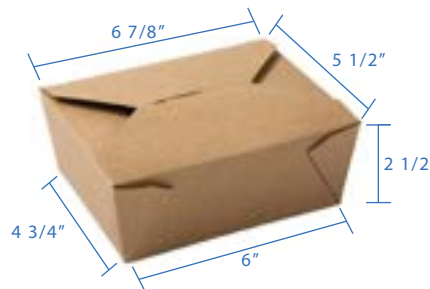

#8 (45oz) Kraft Paper Fold Top Takeout Boxes
Item Code: 80308GP
SCC Code: 10628295000962
Pack Size: 50pcsx6pack=300