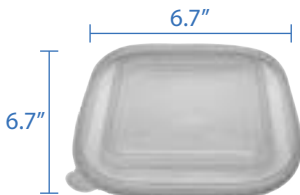

PP Lid for 24 - 48oz Containers
Item Code: 56410
SCC Code: 10628295009828
Pack Size: 50pcsx6pack=300