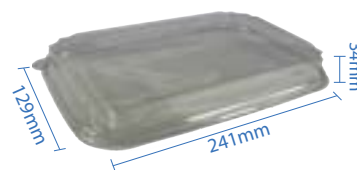

#9 PET Dome Lid
Item Code: 70309PETL
SCC Code: 10628295008869
Pack Size: 50pcsx8pack=400