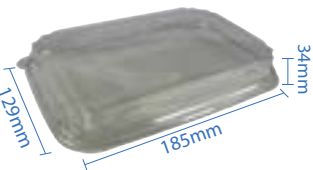

#5 PET Dome Lid
Item Code: 70305PETL
SCC Code: 10628295008821
Pack Size: 50pcsx12pack=600