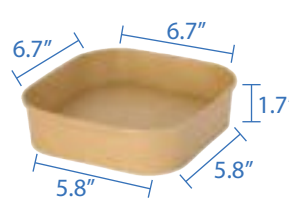

24oz Square Container
Item Code: 56403
SCC Code: 10628295004168
Pack Size: 50pcsx6pack=300