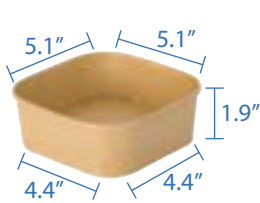

16oz Square Container
Item Code: 56401
SCC Code: 10628295004144
Pack Size: 50pcsx6pack=300