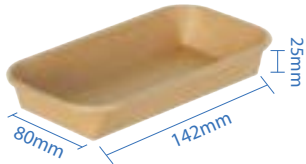

PP Lid for 24 - 48oz Containers
 Item Code: 56410
 SCC Code: 10628295009828
 Pack Size: 50pcsx6pack=300

PET Lid for 24 - 48oz Containers
 Item Code: 56411
 SCC Code: 10628295009835
 Pack Size: 50pcsx6pack=300

PE Lined Sushi Trays

PE Lined Sushi Trays have a sleek, eco-friendly build and are the preferred option to serve your needs. The tray is made of 300gsm kraft paper with double plastic lining, making it moisture resistant and recyclable. Additionally, the lids are recyclable as well and are anti-fogging due to its PET composition, which is great for presenting the food within.