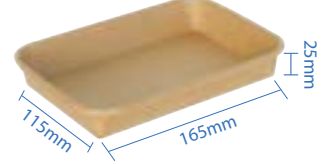

#3 Kraft Paper Sushi Tray
Item Code: 70303
SCC Code: 10628295008791
Pack Size: 50pcsx12pack=600