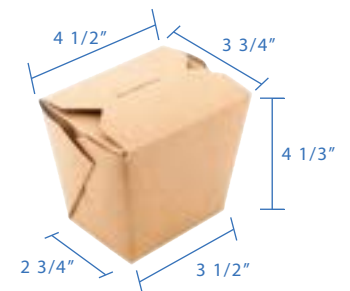

32oz - Kraft Paper Food Pail (No handle)
Item Code: 80334
SCC Code: 10628295009576
Pack Size: 50pcsx9pack=450