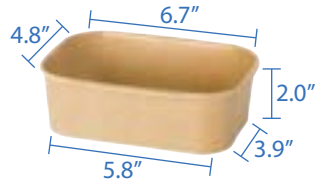

20oz Rectangular Container
Item Code: 80802
SCC Code: 10628295008050
Pack Size: 50pcsx6pack=300