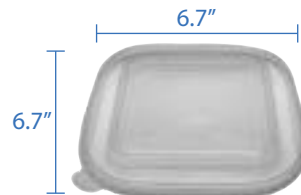

PET Lid for 24 - 48oz Containers
Item Code: 56411
SCC Code: 10628295009835
Pack Size: 50pcsx6pack=300