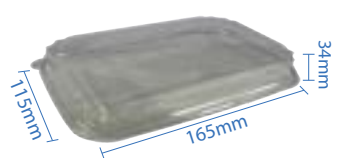

#3 PET Dome Lid
Item Code: 70303PETL
SCC Code: 10628295008807
Pack Size: 50pcsx12pack=600