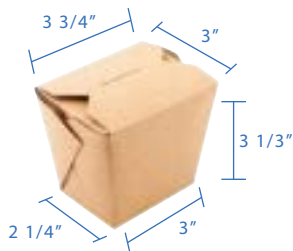

16oz - Kraft Paper Food Pail (No handle)
Item Code: 80332
SCC Code: 10628295009552
Pack Size: 50pcsx9pack=450