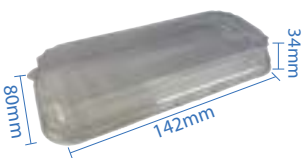

#0 PET Dome Lid
Item Code: 70300PETL
SCC Code: 10628295008746
Pack Size: 50pcsx16pack=800