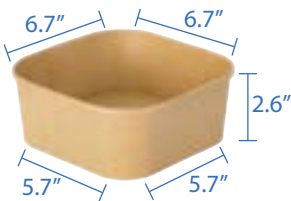

16oz Square Container
 Item Code: 56401
 SCC Code: 10628295004144
 Pack Size: 50pcsx6pack=300

20oz Square Container
 Item Code: 56402
 SCC Code: 10628295004151
 Pack Size: 50pcsx6pack=300

24oz Square Container
 Item Code: 56403
 SCC Code: 10628295004168
 Pack Size: 50pcsx6pack=300

32oz Square Container
 Item Code: 56404
 SCC Code: 10628295004175
 Pack Size: 50pcsx6pack=300

40oz Square Container
 Item Code: 56405
 SCC Code: 10628295004182
 Pack Size: 50pcsx6pack=300

48oz Square Container
 Item Code: 56406
 SCC Code: 10628295004199
 Pack Size: 50pcsx6pack=300