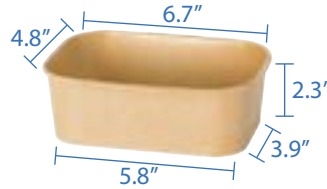

24oz Rectangular Container
Item Code: 80803
SCC Code: 10628295007824
Pack Size: 50pcsx6pack=300