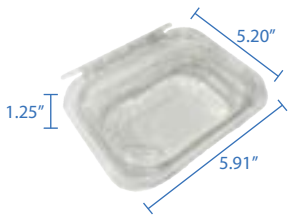

8oz PET Tamper Evident Hinged Lid Clamshell
Item Code: 53231
SCC Code: 10628295010077
Pack Size: 50pcsx4pack=200