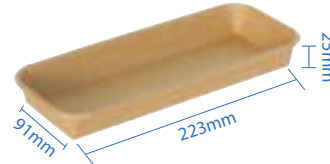

#2 Kraft Paper Sushi Tray
Item Code: 70302
SCC Code: 10628295008777
Pack Size: 50pcsx12pack=600