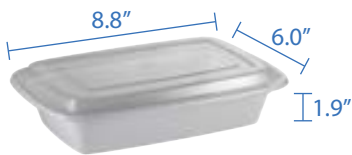

28oz Rectangular Container with Lid
Item Code: 80845
SCC Code: 10628295009897
Container Pack Size: 50pcsx3pack=150
Lid Pack Size: 50pcsx3pack=150