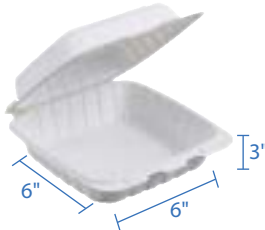

6"x6" PP Hinged Clamshell
Item Code: 60532
SCC Code: 10628295006872
Pack Size: 300pcsx1pack=300