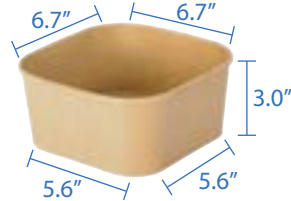

16oz Square Container
 Item Code: 56401
 SCC Code: 10628295004144
 Pack Size: 50pcsx6pack=300

20oz Square Container
 Item Code: 56402
 SCC Code: 10628295004151
 Pack Size: 50pcsx6pack=300

24oz Square Container
 Item Code: 56403
 SCC Code: 10628295004168
 Pack Size: 50pcsx6pack=300

32oz Square Container
 Item Code: 56404
 SCC Code: 10628295004175
 Pack Size: 50pcsx6pack=300

40oz Square Container
 Item Code: 56405
 SCC Code: 10628295004182
 Pack Size: 50pcsx6pack=300

48oz Square Container
 Item Code: 56406
 SCC Code: 10628295004199
 Pack Size: 50pcsx6pack=300