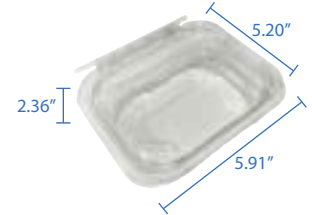

16oz PET Tamper Evident Hinged Lid Clamshell
Item Code: 53233
SCC Code: 10628295010091
Pack Size: 50pcsx4pack=200