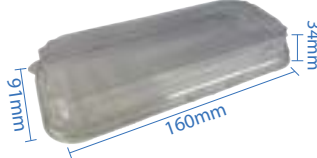

#1 PET Dome Lid
Item Code: 70301PETL
SCC Code: 10628295008760
Pack Size: 50pcsx16pack=800