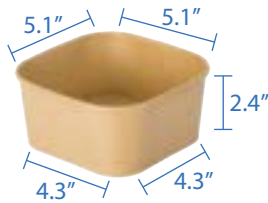

20oz Square Container
Item Code: 56402
SCC Code: 10628295004151
Pack Size: 50pcsx6pack=300