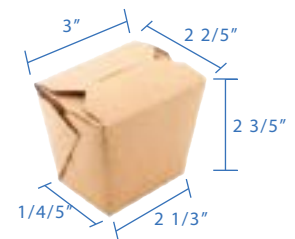

8oz - Kraft Paper Food Pail (No handle)
Item Code: 80331
SCC Code: 10628295001624
Pack Size: 50pcsx9pack=450