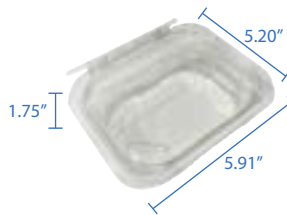

12oz PET Tamper Evident Hinged Lid Clamshell
Item Code: 53232
SCC Code: 10628295010084
Pack Size: 50pcsx4pack=200