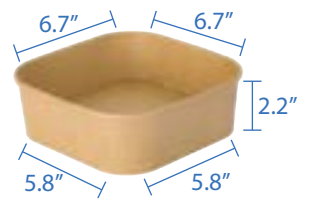

PE Lined Square Kraft Paper Containers

PE Lined Square Kraft Paper Containers combine sustainable design with practical functionality, offering a versatile solution for food storage and takeout. Crafted from high-quality kraft paper with a leak-resistant PE lining, these containers keep liquids and oils contained, maintaining freshness and preventing spills. Perfect for a variety of hot and cold foods, they are ideal for cafes, restaurants, or food trucks. These containers provide an eco-friendly, sturdy option that complements any meal while reducing environmental impact.

16oz Square Container
 Item Code: 56401
 SCC Code: 10628295004144
 Pack Size: 50pcsx6pack=300

20oz Square Container
 Item Code: 56402
 SCC Code: 10628295004151
 Pack Size: 50pcsx6pack=300

24oz Square Container
 Item Code: 56403
 SCC Code: 10628295004168
 Pack Size: 50pcsx6pack=300