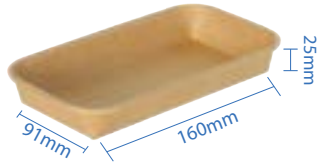

#1 Kraft Paper Sushi Tray
Item Code: 70301
SCC Code: 10628295008753
Pack Size: 50pcsx16pack=800