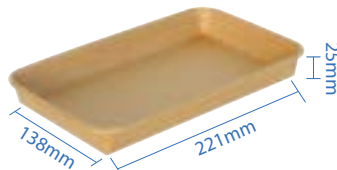

#7 Kraft Paper Sushi Tray
Item Code: 70307
SCC Code: 10628295008838
Pack Size: 50pcsx8pack=400