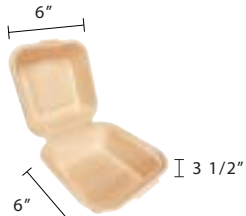

7"x5" Hinged Lid
Sugarcane Fibre Kraft Clamshell
Item Code: 80512
SCC Code: 10628295002089
Pack Size: 50pcsx10pack=500

9"x5" Hinged Lid
Sugarcane Fibre Kraft Clamshell
Item Code: 80515
SCC Code: 10628295000078
Pack Size: 50pcsx4pack=200

9"x6" Hinged Lid
Sugarcane Fibre Kraft Clamshell
Item Code: 80517
SCC Code: 10628295002133
Pack Size: 50pcsx4pack=200

9"x6" Hinged Lid 2 Compartments
Sugarcane Fibre Kraft Clamshell
Item Code: 80516
SCC Code: 10628295002027
Pack Size: 50pcsx4pack=200