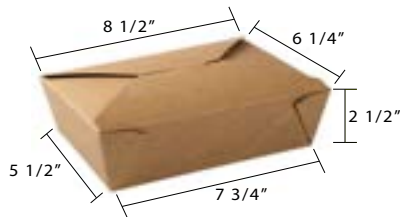

#3 (68oz) PLA Lined Kraft Paper Fold-Top Takeout Box
Item Code: 80303
SCC Code: 10628295000825
Pack Size: 50pcsx4pack=200