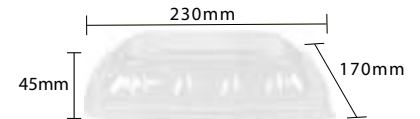

PET Dome Lid for Taco Tray
Item Code: 81223PETDL
SCC Code: 10628295010374
Pack Size: 50pcsx6pack=300