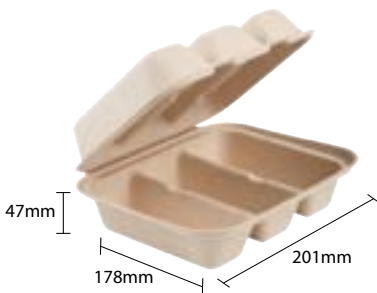

Hinged Lid Sugarcane Fibre Taco Box
Item Code: 81212
SCC Code: 10628295010350
Pack Size: 50pcsx4pack=200