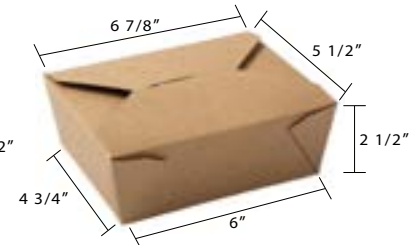

#8 (45oz) PLA Lined Kraft Paper Fold-Top Takeout Box
Item Code: 80308
SCC Code: 10628295000870
Pack Size: 50pcsx6pack=300