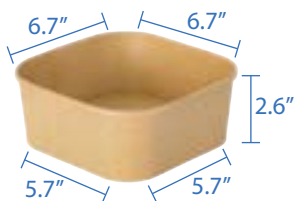

16oz Square Container
 Item Code: 56401
 SCC Code: 10628295004144
 Pack Size: 50pcsx6pack=300

20oz Square Container
 Item Code: 56402
 SCC Code: 10628295004151
 Pack Size: 50pcsx6pack=300

24oz Square Container
 Item Code: 56403
 SCC Code: 10628295004168
 Pack Size: 50pcsx6pack=300

32oz Square Container
 Item Code: 56404
 SCC Code: 10628295004175
 Pack Size: 50pcsx6pack=300

40oz Square Container
 Item Code: 56405
 SCC Code: 10628295004182
 Pack Size: 50pcsx6pack=300

48oz Square Container
 Item Code: 56406
 SCC Code: 10628295004199
 Pack Size: 50pcsx6pack=300