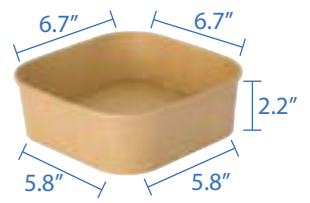

PET Lid for 16 - 32oz Containers
 Item Code: 80812
 SCC Code: 10628295007817
 Pack Size: 50pcsx6pack=300

PE Lined Square Kraft Paper Containers

PE Lined Square Kraft Paper Containers combine sustainable design with practical functionality, offering a versatile solution for food storage and takeout. Crafted from high-quality kraft paper with a leak-resistant PE lining, these containers keep liquids and oils contained, maintaining freshness and preventing spills. Perfect for a variety of hot and cold foods, they are ideal for cafes, restaurants, or food trucks. These containers provide an eco-friendly, sturdy option that complements any meal while reducing environmental impact.

16oz Square Container
 Item Code: 56401
 SCC Code: 10628295004144
 Pack Size: 50pcsx6pack=300

20oz Square Container
 Item Code: 56402
 SCC Code: 10628295004151
 Pack Size: 50pcsx6pack=300

24oz Square Container
 Item Code: 56403
 SCC Code: 10628295004168
 Pack Size: 50pcsx6pack=300