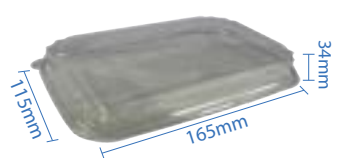

#3 PET Dome Lid
Item Code: 70303PETL
SCC Code: 10628295008807
Pack Size: 50pcsx12pack=600