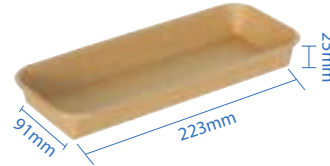

#2 Kraft Paper Sushi Tray
Item Code: 70302
SCC Code: 10628295008777
Pack Size: 50pcsx12pack=600