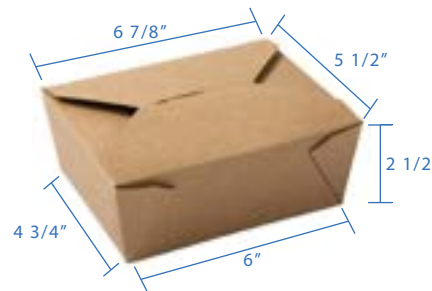

#8 (45oz) Kraft Paper Fold Top Takeout Boxes
Item Code: 80308GP
SCC Code: 10628295000962
Pack Size: 50pcsx6pack=300