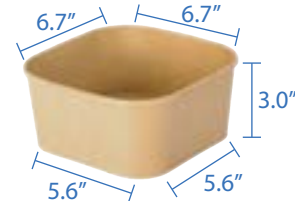

PET Lid for 16 - 32oz Containers
 Item Code: 80812
 SCC Code: 10628295007817
 Pack Size: 50pcsx6pack=300

PE Lined Square Kraft Paper Containers

PE Lined Square Kraft Paper Containers combine sustainable design with practical functionality, offering a versatile solution for food storage and takeout. Crafted from high-quality kraft paper with a leak-resistant PE lining, these containers keep liquids and oils contained, maintaining freshness and preventing spills. Perfect for a variety of hot and cold foods, they are ideal for cafes, restaurants, or food trucks. These containers provide an eco-friendly, sturdy option that complements any meal while reducing environmental impact.

16oz Square Container
 Item Code: 56401
 SCC Code: 10628295004144
 Pack Size: 50pcsx6pack=300

20oz Square Container
 Item Code: 56402
 SCC Code: 10628295004151
 Pack Size: 50pcsx6pack=300

24oz Square Container
 Item Code: 56403
 SCC Code: 10628295004168
 Pack Size: 50pcsx6pack=300

32oz Square Container
 Item Code: 56404
 SCC Code: 10628295004175
 Pack Size: 50pcsx6pack=300

40oz Square Container
 Item Code: 56405
 SCC Code: 10628295004182
 Pack Size: 50pcsx6pack=300

48oz Square Container
 Item Code: 56406
 SCC Code: 10628295004199
 Pack Size: 50pcsx6pack=300