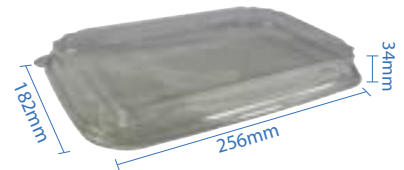

#11 PET Dome Lid
Item Code: 70311PETL
SCC Code: 10628295008883
Pack Size: 50pcsx4pack=200