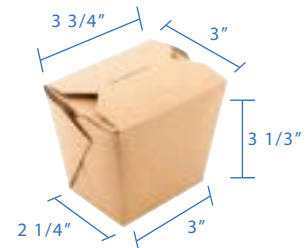

16oz - Kraft Paper Food Pail (No handle)
Item Code: 80332
SCC Code: 10628295009552
Pack Size: 50pcsx9pack=450