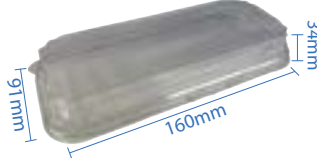

#1 PET Dome Lid
Item Code: 70301PETL
SCC Code: 10628295008760
Pack Size: 50pcsx16pack=800