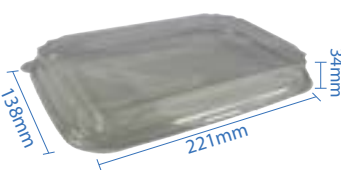

#7 PET Dome Lid
Item Code: 70307PETL
SCC Code: 10628295008845
Pack Size: 50pcsx8pack=400