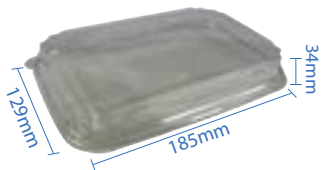

#5 PET Dome Lid
Item Code: 70305PETL
SCC Code: 10628295008821
Pack Size: 50pcsx12pack=600