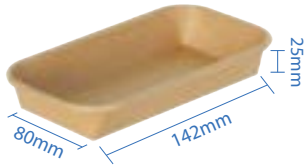

PP Lid for 24 - 48oz Containers
 Item Code: 56410
 SCC Code: 10628295009828
 Pack Size: 50pcsx6pack=300

PET Lid for 24 - 48oz Containers
 Item Code: 56411
 SCC Code: 10628295009835
 Pack Size: 50pcsx6pack=300

PE Lined Sushi Trays

PE Lined Sushi Trays have a sleek, eco-friendly build and are the preferred option to serve your needs. The tray is made of 300gsm kraft paper with double plastic lining, making it moisture resistant and recyclable. Additionally, the lids are recyclable as well and are anti-fogging due to its PET composition, which is great for presenting the food within.