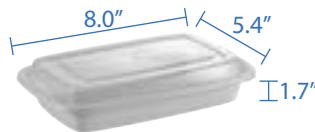

12oz Rectangular Container with Lid
 Item Code: 80841
 SCC Code: 10628295009859
 Container Pack Size: 50pcsx3packs=150
 Lid Pack Size: 50pcsx3pack=150

16oz Rectangular Container with Lid
 Item Code: 80842
 SCC Code: 10628295009866
 Container Pack Size: 50pcsx3pcac=150
 Lid Pack Size: 50pcsx3pack=150