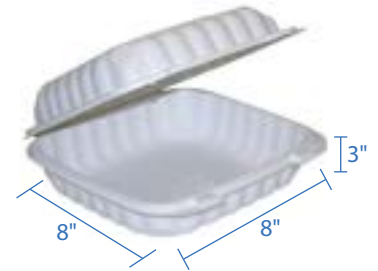

8"x8" PP Hinged Clamshell
Item Code: 60535
SCC Code: 10628295006834
Pack Size: 200pcsx1pack=200