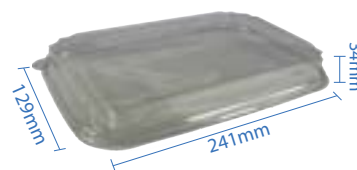

#9 PET Dome Lid
Item Code: 70309PETL
SCC Code: 10628295008869
Pack Size: 50pcsx8pack=400