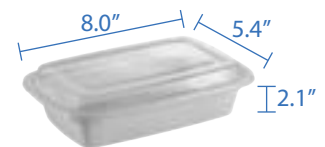

12oz Rectangular Container with Lid
 Item Code: 80841
 SCC Code: 10628295009859
 Container Pack Size: 50pcsx3packs=150
 Lid Pack Size: 50pcsx3pack=150

16oz Rectangular Container with Lid
 Item Code: 80842
 SCC Code: 10628295009866
 Container Pack Size: 50pcsx3pcac=150
 Lid Pack Size: 50pcsx3pack=150