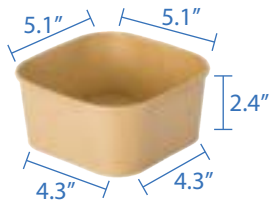

PET Lid for 16 - 32oz Containers
 Item Code: 80812
 SCC Code: 10628295007817
 Pack Size: 50pcsx6pack=300

PE Lined Square Kraft Paper Containers

PE Lined Square Kraft Paper Containers combine sustainable design with practical functionality, offering a versatile solution for food storage and takeout. Crafted from high-quality kraft paper with a leak-resistant PE lining, these containers keep liquids and oils contained, maintaining freshness and preventing spills. Perfect for a variety of hot and cold foods, they are ideal for cafes, restaurants, or food trucks. These containers provide an eco-friendly, sturdy option that complements any meal while reducing environmental impact.

16oz Square Container
 Item Code: 56401
 SCC Code: 10628295004144
 Pack Size: 50pcsx6pack=300

20oz Square Container
 Item Code: 56402
 SCC Code: 10628295004151
 Pack Size: 50pcsx6pack=300

24oz Square Container
 Item Code: 56403
 SCC Code: 10628295004168
 Pack Size: 50pcsx6pack=300