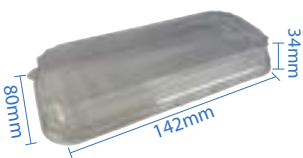

#0 PET Dome Lid
Item Code: 70300PETL
SCC Code: 10628295008746
Pack Size: 50pcsx16pack=800