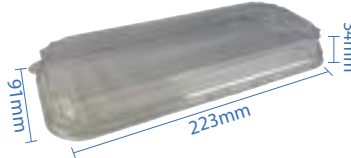

#2 PET Dome Lid
Item Code: 70302PETL
SCC Code: 10628295008784
Pack Size: 50pcsx12pack=600