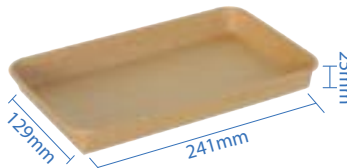

#9 Kraft Paper Sushi Tray
Item Code: 70309
SCC Code: 10628295008852
Pack Size: 50pcsx8pack=400