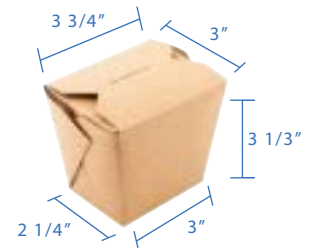

16oz - Kraft Paper Food Pail (No handle)
Item Code: 80332
SCC Code: 10628295009552
Pack Size: 50pcsx9pack=450