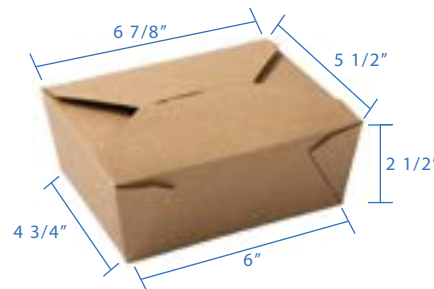

#8 (45oz) Kraft Paper Fold Top Takeout Boxes
Item Code: 80308GP
SCC Code: 10628295000962
Pack Size: 50pcsx6pack=300