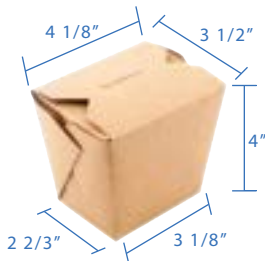

26oz - Kraft Paper Food Pail (No handle)
Item Code: 80333
SCC Code: 10628295009569
Pack Size: 50pcsx9pack=450