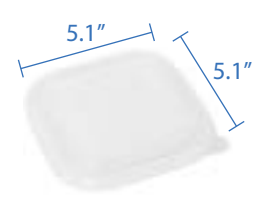

PET Lid for 16 - 20oz Containers
Item Code: 56408
SCC Code: 10628295007091
Pack Size: 50pcsx6pack=300