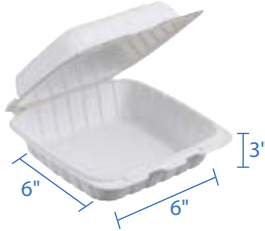

6"x6" PP Hinged Clamshell
Item Code: 60532
SCC Code: 10628295006872
Pack Size: 300pcsx1pack=300