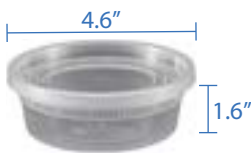

8oz Round Deli Container
Item Code: 61241
SCC Code: 10628295004090
Pack Size: 24pcsx10pack=240