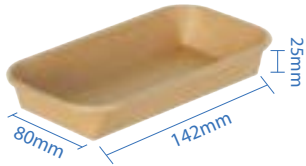

**PP Lid for 24 - 48oz Containers**  
 Item Code: 56410  
 SCC Code: 10628295009828  
 Pack Size: 50pcsx6pack=300

**PET Lid for 24 - 48oz Containers**  
 Item Code: 56411  
 SCC Code: 10628295009835  
 Pack Size: 50pcsx6pack=300

# PE Lined Sushi Trays

PE Lined Sushi Trays have a sleek, eco-friendly build and are the preferred option to serve your needs. The tray is made of 300gsm kraft paper with double plastic lining, making it moisture resistant and recyclable. Additionally, the lids are recyclable as well and are anti-fogging due to its PET composition, which is great for presenting the food within.