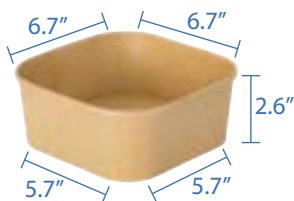

**16oz Square Container**  
 Item Code: 56401  
 SCC Code: 10628295004144  
 Pack Size: 50pcsx6pack=300

**20oz Square Container**  
 Item Code: 56402  
 SCC Code: 10628295004151  
 Pack Size: 50pcsx6pack=300

**24oz Square Container**  
 Item Code: 56403  
 SCC Code: 10628295004168  
 Pack Size: 50pcsx6pack=300

**32oz Square Container**  
 Item Code: 56404  
 SCC Code: 10628295004175  
 Pack Size: 50pcsx6pack=300