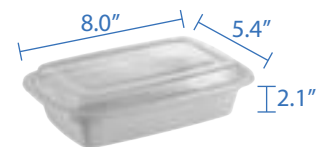

**12oz Rectangular Container with Lid**  
 Item Code: 80841  
 SCC Code: 10628295009859  
 Container Pack Size: 50pcsx3packs=150  
 Lid Pack Size: 50pcsx3pack=150

**16oz Rectangular Container with Lid**  
 Item Code: 80842  
 SCC Code: 10628295009866  
 Container Pack Size: 50pcsx3pcac=150  
 Lid Pack Size: 50pcsx3pack=150