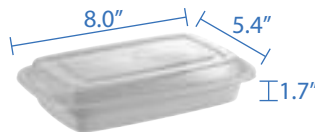

16oz Rectangular Container with Lid
Item Code: 80842
SCC Code: 10628295009866
Container Pack Size: 50pcsx3pcac=150
Lid Pack Size: 50pcsx3pack=150