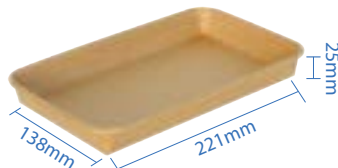

#7 Kraft Paper Sushi Tray
Item Code: 70307
SCC Code: 10628295008838
Pack Size: 50pcsx8pack=400