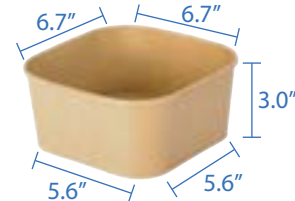

48oz Square Container
Item Code: 56406
SCC Code: 10628295004199
Pack Size: 50pcsx6pack=300