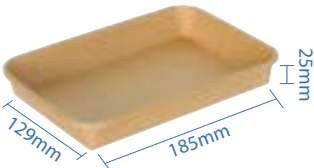

#5 Kraft Paper Sushi Tray
Item Code: 70305
SCC Code: 10628295008814
Pack Size: 50pcsx12pack=600