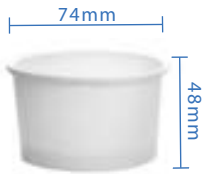

4oz White Paper Bowl
Item Code: 80240
SCC Code: 10628295008579
Pack Size: 50pcsx20pack=1000