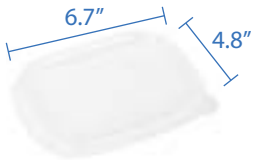

PP Lid for 16 - 32oz Containers
Item Code: 80811
SCC Code: 10628295007800
Pack Size: 50pcsx6pack=300