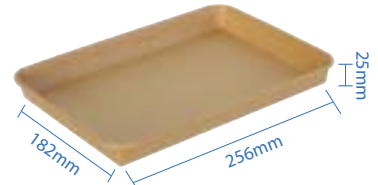

#11 Kraft Paper Sushi Tray
Item Code: 70311
SCC Code: 10628295008876
Pack Size: 50pcsx4pack=200