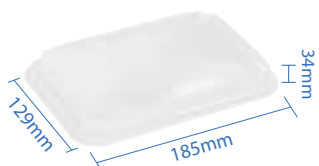

#5 PET Dome Lid
Item Code: 70305PETL
SCC Code: 10628295008821
Pack Size: 50pcsx12pack=600