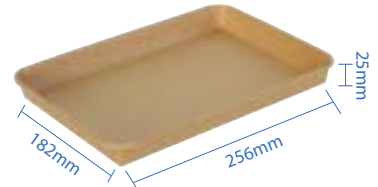

#11 Kraft Paper Sushi Tray
Item Code: 70311
SCC Code: 10628295008876
Pack Size: 50pcsx4pack=200