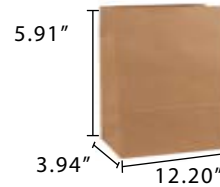

#8 SOS Non-Handle Kraft Paper Bag
Item Code: 71008
SCC Code: 10628295001945
Pack Size: 500pcsx1pack=500