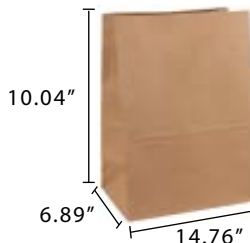

#536 SOS Non-Handle Kraft Paper Bag
Item Code: 71536
SCC Code: 10628295001983
Pack Size: 250pcsx1pack=250