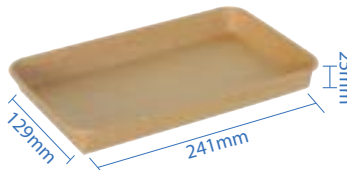

#9 Kraft Paper Sushi Tray
Item Code: 70309
SCC Code: 10628295008852
Pack Size: 50pcsx8pack=400