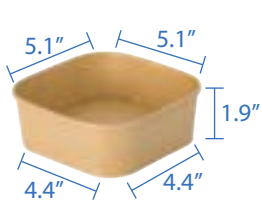

16oz Square Container
Item Code: 56401
SCC Code: 10628295004144
Pack Size: 50pcsx6pack=300