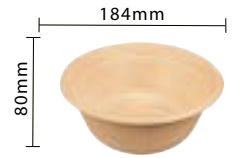

32oz Sugarcane Fibre Salad Bowl
Item Code: 80229
SCC Code: 10628295007770
Pack Size: 125pcsx4pack=500