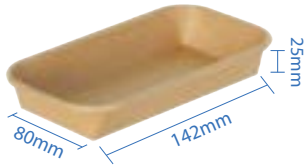

#0 Kraft Paper Sushi Tray
Item Code: 70300
SCC Code: 10628295008739
Pack Size: 50pcsx16pack=800