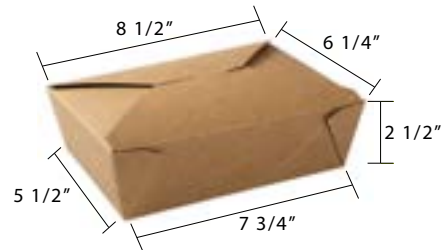

#3 (68oz) PLA Lined Kraft Paper
Fold-Top Takeout Box
Item Code: 80303
SCC Code: 10628295000825
Pack Size: 50pcsx4pack=200