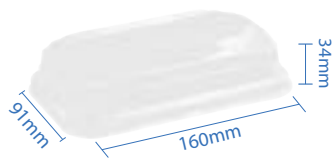

#1 PET Dome Lid
Item Code: 70301PETL
SCC Code: 10628295008760
Pack Size: 50pcsx16pack=800