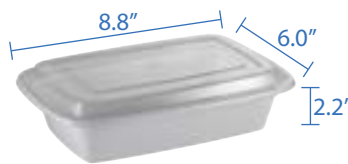

32oz Rectangular Container with Lid
Item Code: 80846
SCC Code: 10628295009903
Container Pack Size: 50pcsx3pack=150
Lid Pack Size: 50pcsx3pack=150