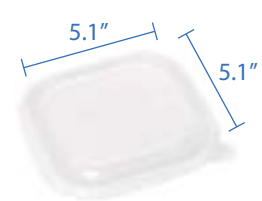

PP Lid for 16 - 20oz Containers
Item Code: 56407
SCC Code: 10628295004205
Pack Size: 50pcsx6pack=300