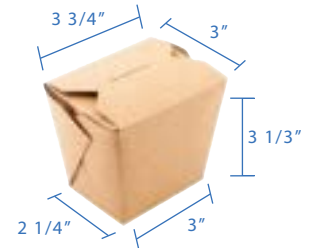

16oz - Kraft Paper Food Pail (No handle)
Item Code: 80332
SCC Code: 10628295009552
Pack Size: 50pcsx9pack=450