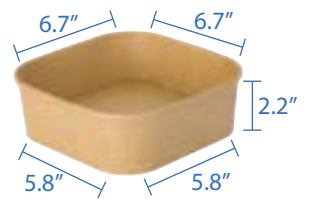

32oz Square Container
Item Code: 56404
SCC Code: 10628295004175
Pack Size: 50pcsx6pack=300