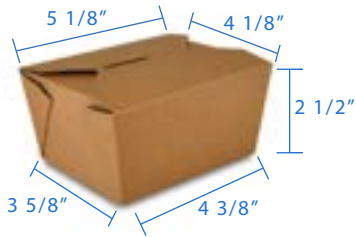

#1 (28oz) Kraft Paper Fold Top Takeout Boxes
Item Code: 80301GP
SCC Code: 10628295000894
Pack Size: 50pcsx9pack=450