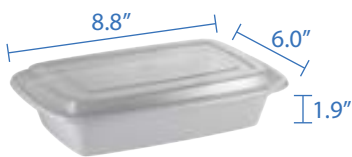

28oz Rectangular Container with Lid
Item Code: 80845
SCC Code: 10628295009897
Container Pack Size: 50pcsx3pack=150
Lid Pack Size: 50pcsx3pack=150