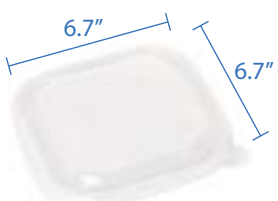

PP Lid for 24 - 48oz Containers
Item Code: 56410
SCC Code: 10628295009828
Pack Size: 50pcsx6pack=300