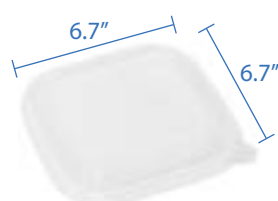

PET Lid for 24 - 48oz Containers
Item Code: 56411
SCC Code: 10628295009835
Pack Size: 50pcsx6pack=300