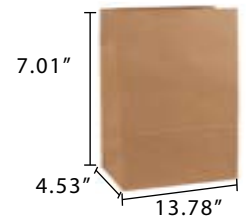

#12 SOS Non-Handle Kraft Paper Bag
Item Code: 71012
SCC Code: 10628295001952
Pack Size: 500pcsx1pack=500