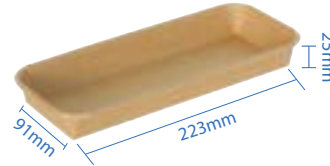

#2 Kraft Paper Sushi Tray
Item Code: 70302
SCC Code: 10628295008777
Pack Size: 50pcsx12pack=600