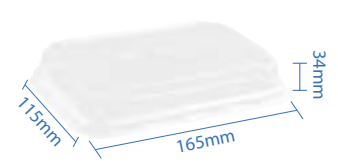

#3 PET Dome Lid
Item Code: 70303PETL
SCC Code: 10628295008807
Pack Size: 50pcsx12pack=600