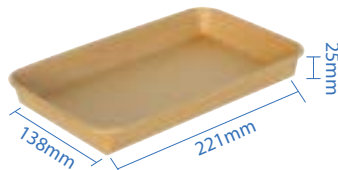

#7 Kraft Paper Sushi Tray
Item Code: 70307
SCC Code: 10628295008838
Pack Size: 50pcsx8pack=400