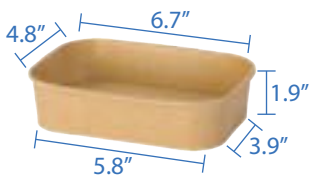

16oz Rectangular Container
Item Code: 80801
SCC Code: 10628295007794
Pack Size: 50pcsx6pack=300