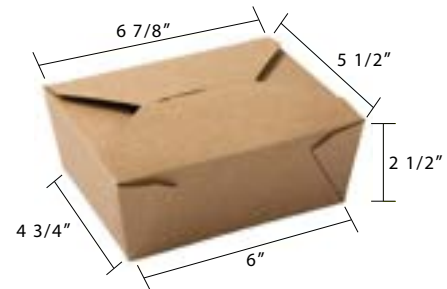

#8 (45oz) PLA Lined Kraft Paper
Fold-Top Takeout Box
Item Code: 80308
SCC Code: 10628295000870
Pack Size: 50pcsx6pack=300