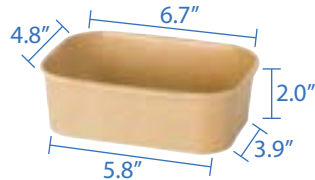

20oz Rectangular Container
Item Code: 80802
SCC Code: 10628295008050
Pack Size: 50pcsx6pack=300