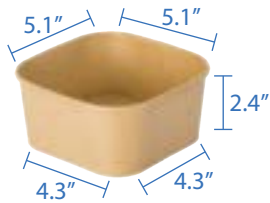

20oz Square Container
Item Code: 56402
SCC Code: 10628295004151
Pack Size: 50pcsx6pack=300