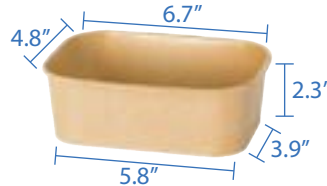

24oz Rectangular Container
Item Code: 80803
SCC Code: 10628295007824
Pack Size: 50pcsx6pack=300