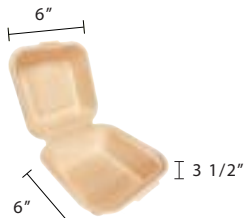

7"x5" Hinged Lid
Sugarcane Fibre Kraft Clamshell
Item Code: 80512
SCC Code: 10628295002089
Pack Size: 50pcsx10pack=500

9"x5" Hinged Lid
Sugarcane Fibre Kraft Clamshell
Item Code: 80515
SCC Code: 10628295000078
Pack Size: 50pcsx4pack=200

9"x6" Hinged Lid
Sugarcane Fibre Kraft Clamshell
Item Code: 80517
SCC Code: 10628295002133
Pack Size: 50pcsx4pack=200

9"x6" Hinged Lid 2 Compartments
Sugarcane Fibre Kraft Clamshell
Item Code: 80516
SCC Code: 10628295002027
Pack Size: 50pcsx4pack=200