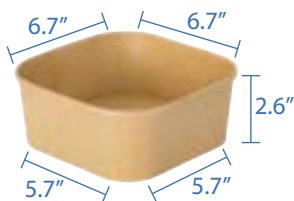

40oz Square Container
Item Code: 56405
SCC Code: 10628295004182
Pack Size: 50pcsx6pack=300