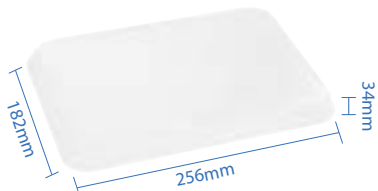

#11 PET Dome Lid
Item Code: 70311PETL
SCC Code: 10628295008883
Pack Size: 50pcsx4pack=200