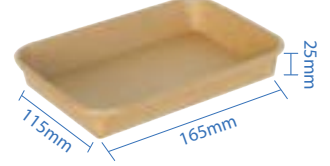

#3 Kraft Paper Sushi Tray
Item Code: 70303
SCC Code: 10628295008791
Pack Size: 50pcsx12pack=600