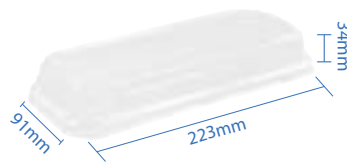

#2 PET Dome Lid
Item Code: 70302PETL
SCC Code: 10628295008784
Pack Size: 50pcsx12pack=600