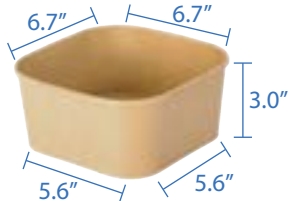

48oz Square Container
Item Code: 56406
SCC Code: 10628295004199
Pack Size: 50pcsx6pack=300