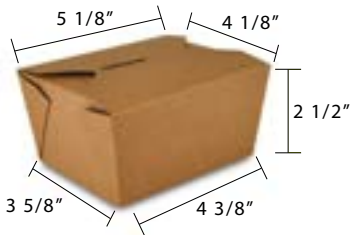

#1 (28oz) PLA Lined Kraft Paper
Fold-Top Takeout Box
Item Code: 80301
SCC Code: 10628295000801
Pack Size: 50pcsx9pack=450