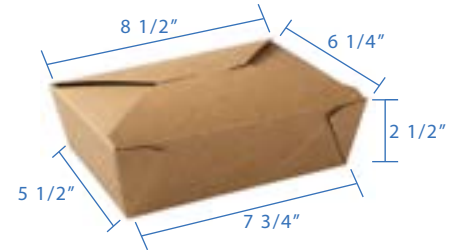

#3 (68oz) Kraft Paper Fold Top Takeout Boxes
Item Code: 80303GP
SCC Code: 10628295000917
Pack Size: 50pcsx4pack=200