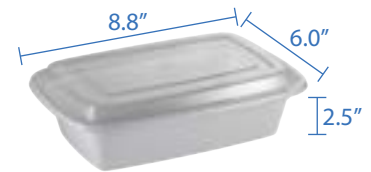

38oz Rectangular Container with Lid
Item Code: 80848
SCC Code: 10628295009927
Container Pack Size: 50pcsx3pack=150
Lid Pack Size: 50pcsx3pack=150