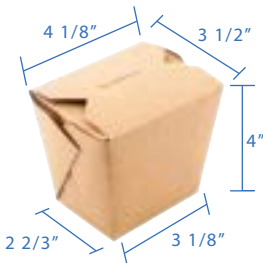

26oz - Kraft Paper Food Pail (No handle)
Item Code: 80333
SCC Code: 10628295009569
Pack Size: 50pcsx9pack=450