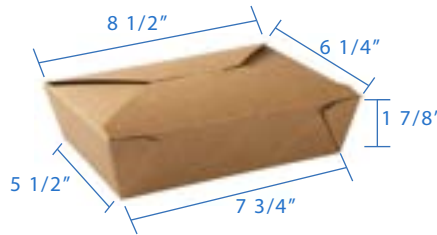

#2 (49oz) Kraft Paper Fold Top Takeout Boxes
Item Code: 80302GP
SCC Code: 10628295000900
Pack Size: 50pcsx4pack=200