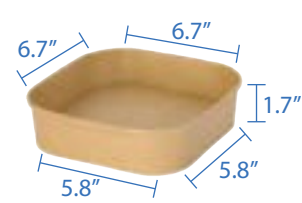

24oz Square Container
Item Code: 56403
SCC Code: 10628295004168
Pack Size: 50pcsx6pack=300