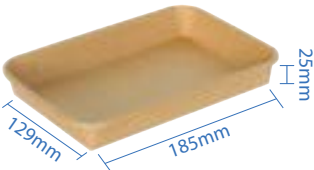

#5 Kraft Paper Sushi Tray
Item Code: 70305
SCC Code: 10628295008814
Pack Size: 50pcsx12pack=600