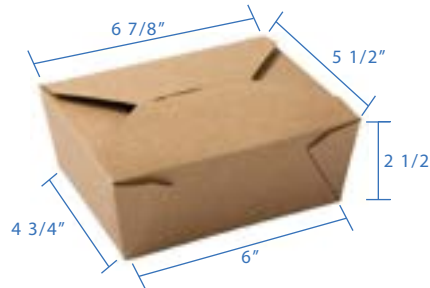

#8 (45oz) Kraft Paper Fold Top Takeout Boxes
Item Code: 80308GP
SCC Code: 10628295000962
Pack Size: 50pcsx6pack=300