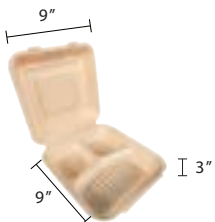

9"x9" Hinged Lid 3 Compartments
Sugarcane Fibre Kraft Clamshell
Item Code: 80536H
SCC Code: 10628295003499
Pack Size: 50pcsx4pack=200