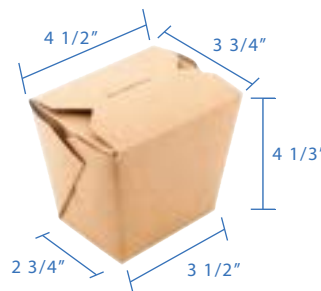

32oz - Kraft Paper Food Pail (No handle)
Item Code: 80334
SCC Code: 10628295009576
Pack Size: 50pcsx9pack=450