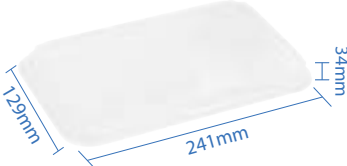

#9 PET Dome Lid
Item Code: 70309PETL
SCC Code: 10628295008869
Pack Size: 50pcsx8pack=400