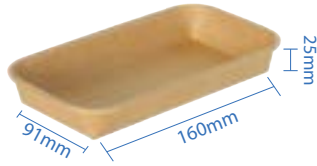

#1 Kraft Paper Sushi Tray
Item Code: 70301
SCC Code: 10628295008753
Pack Size: 50pcsx16pack=800