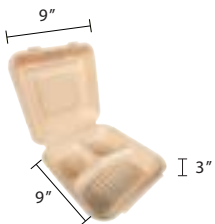

**9"x6" Hinged Lid
Sugarcane Fibre Kraft Clamshell**
Item Code: 80517
SCC Code: 10628295002133
Pack Size: 50pcsx4pack=200

**9"x6" Hinged Lid 2 Compartments
Sugarcane Fibre Kraft Clamshell**
Item Code: 80516
SCC Code: 10628295002027
Pack Size: 50pcsx4pack=200

**6"x6" Hinged Lid
Sugarcane Fibre Kraft Clamshell**
Item Code: 80532
SCC Code: 10628295000047
Pack Size: 50pcsx10pack=500

**8.5"x8" Hinged Lid
Sugarcane Fibre Kraft Clamshell**
Item Code: 80535
SCC Code: 10628295000054
Pack Size: 50pcsx4pack=200

**8.5"x8" Hinged Lid 3
Compartments Sugarcane Fibre
Kraft Clamshell**
Item Code: 80535H
SCC Code: 10628295000115
Pack Size: 50pcsx4pack=200

**9"x9" Hinged Lid Sugarcane
Fibre Kraft Clamshell**
Item Code: 80536
SCC Code: 10628295000207
Pack Size: 50pcsx4pack=200