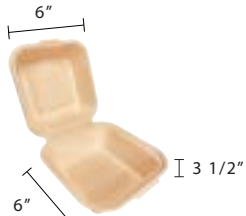

**7"x5" Hinged Lid
Sugarcane Fibre Kraft Clamshell**
Item Code: 80512
SCC Code: 10628295002089
Pack Size: 50pcsx10pack=500

**9"x5" Hinged Lid
Sugarcane Fibre Kraft Clamshell**
Item Code: 80515
SCC Code: 10628295000078
Pack Size: 50pcsx4pack=200

**9"x6" Hinged Lid
Sugarcane Fibre Kraft Clamshell**
Item Code: 80517
SCC Code: 10628295002133
Pack Size: 50pcsx4pack=200

**9"x6" Hinged Lid 2 Compartments
Sugarcane Fibre Kraft Clamshell**
Item Code: 80516
SCC Code: 10628295002027
Pack Size: 50pcsx4pack=200