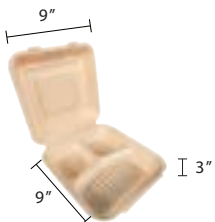

**9"x6" Hinged Lid
Sugarcane Fibre Kraft Clamshell**
Item Code: 80517
SCC Code: 10628295002133
Pack Size: 50pcsx4pack=200

**9"x6" Hinged Lid 2 Compartments
Sugarcane Fibre Kraft Clamshell**
Item Code: 80516
SCC Code: 10628295002027
Pack Size: 50pcsx4pack=200

**6"x6" Hinged Lid
Sugarcane Fibre Kraft Clamshell**
Item Code: 80532
SCC Code: 10628295000047
Pack Size: 50pcsx10pack=500

**8.5"x8" Hinged Lid
Sugarcane Fibre Kraft Clamshell**
Item Code: 80535
SCC Code: 10628295000054
Pack Size: 50pcsx4pack=200

**8.5"x8" Hinged Lid 3
Compartments Sugarcane Fibre
Kraft Clamshell**
Item Code: 80535H
SCC Code: 10628295000115
Pack Size: 50pcsx4pack=200

**9"x9" Hinged Lid Sugarcane
Fibre Kraft Clamshell**
Item Code: 80536
SCC Code: 10628295000207
Pack Size: 50pcsx4pack=200