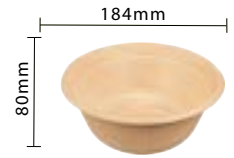

32oz Sugarcane Fibre Salad Bowl
Item Code: 80229
SCC Code: 10628295007770
Pack Size: 125pcsx4pack=500