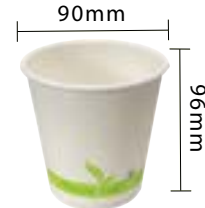

10oz PLA Lined Single Wall Paper Cup
Item Code: 80624
SCC Code: 10628295000375
Pack Size: 50pcsx20pack=1000