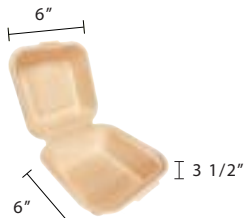

**7"x5" Hinged Lid
Sugarcane Fibre Kraft Clamshell**
Item Code: 80512
SCC Code: 10628295002089
Pack Size: 50pcsx10pack=500

**9"x5" Hinged Lid
Sugarcane Fibre Kraft Clamshell**
Item Code: 80515
SCC Code: 10628295000078
Pack Size: 50pcsx4pack=200

**9"x6" Hinged Lid
Sugarcane Fibre Kraft Clamshell**
Item Code: 80517
SCC Code: 10628295002133
Pack Size: 50pcsx4pack=200

**9"x6" Hinged Lid 2 Compartments
Sugarcane Fibre Kraft Clamshell**
Item Code: 80516
SCC Code: 10628295002027
Pack Size: 50pcsx4pack=200