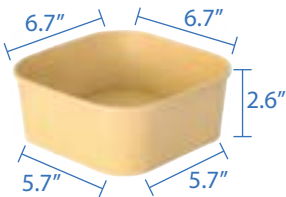

40oz Square Container
Item Code: 56405
SCC Code: 10628295004182
Pack Size: 50pcsx6pack=300