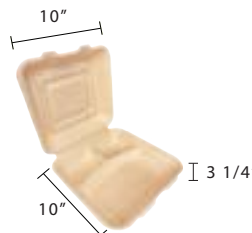

6"x6" Hinged Lid
Sugarcane Fibre Kraft Clamshell
Item Code: 80532
SCC Code: 10628295000047
Pack Size: 50pcsx10pack=500

8.5"x8" Hinged Lid
Sugarcane Fibre Kraft Clamshell
Item Code: 80535
SCC Code: 10628295000054
Pack Size: 50pcsx4pack=200

8.5"x8" Hinged Lid 3
Compartments Sugarcane Fibre
Kraft Clamshell
Item Code: 80535H
SCC Code: 10628295000115
Pack Size: 50pcsx4pack=200

9"x9" Hinged Lid Sugarcane
Fibre Kraft Clamshell
Item Code: 80536
SCC Code: 10628295000207
Pack Size: 50pcsx4pack=200

9"x9" Hinged Lid 3 Compartments
Sugarcane Fibre Kraft Clamshell
Item Code: 80536H
SCC Code: 10628295003499
Pack Size: 50pcsx4pack=200

10"x10" Hinged Lid Sugarcane
Fibre Kraft Clamshell
Item Code: 80537
SCC Code: 10628295000061
Pack Size: 50pcsx4pack=200