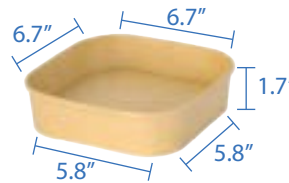

24oz Square Container
Item Code: 56403
SCC Code: 10628295004168
Pack Size: 50pcsx6pack=300