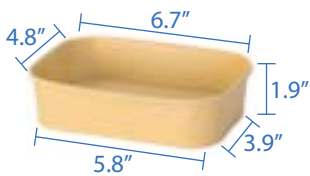

16oz Rectangular Container
Item Code: 80801
SCC Code: 10628295007794
Pack Size: 50pcsx6pack=300