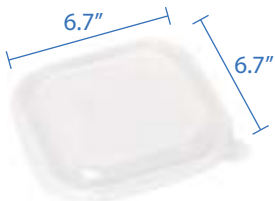

PP Lid for 24 - 48oz Containers
Item Code: 56410
SCC Code: 10628295009828
Pack Size: 50pcsx6pack=300