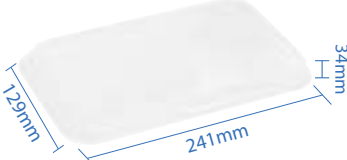

#9 PET Dome Lid
Item Code: 70309PETL
SCC Code: 10628295008869
Pack Size: 50pcsx8pack=400