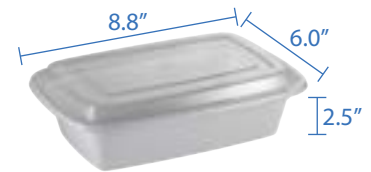

38oz Rectangular Container with Lid
Item Code: 80848
SCC Code: 10628295009927
Container Pack Size: 24pcsx10pack=240
Lid Pack Size: 24pcsx10pack=240