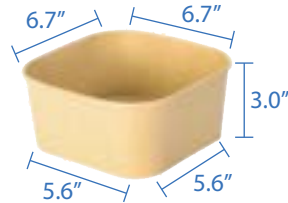

48oz Square Container
Item Code: 56406
SCC Code: 10628295004199
Pack Size: 50pcsx6pack=300