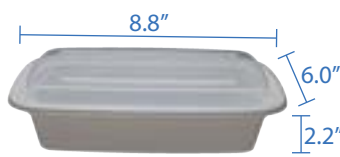

32oz Rectangular Container with Lid
Item Code: 80846
SCC Code: 10628295009903
Container Pack Size: 24pcsx10pack=240
Lid Pack Size: 24pcsx10pack=240