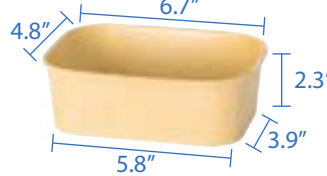

24oz Rectangular Container
Item Code: 80803
SCC Code: 10628295007824
Pack Size: 50pcsx6pack=300