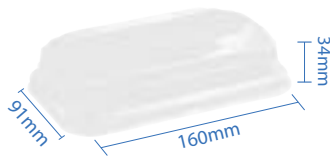

#1 PET Dome Lid
Item Code: 70301PETL
SCC Code: 10628295008760
Pack Size: 50pcsx16pack=800