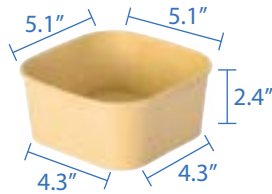

20oz Square Container
Item Code: 56402
SCC Code: 10628295004151
Pack Size: 50pcsx6pack=300