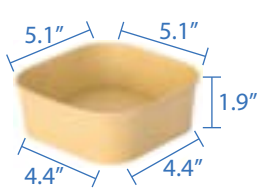

16oz Square Container
Item Code: 56401
SCC Code: 10628295004144
Pack Size: 50pcsx6pack=300