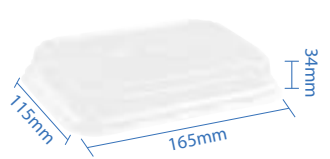

#3 PET Dome Lid
Item Code: 70303PETL
SCC Code: 10628295008807
Pack Size: 50pcsx12pack=600