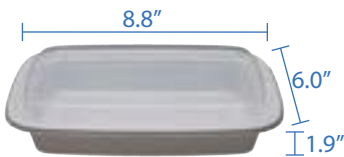

28oz Rectangular Container with Lid
Item Code: 80845
SCC Code: 10628295009897
Container Pack Size: 24pcsx10pack=240
Lid Pack Size: 24pcsx10pack=240