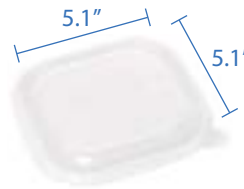

PP Lid for 16 - 20oz Containers
Item Code: 56407
SCC Code: 10628295004205
Pack Size: 50pcsx6pack=300