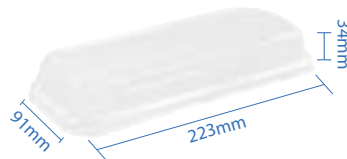

#2 PET Dome Lid
Item Code: 70302PETL
SCC Code: 10628295008784
Pack Size: 50pcsx12pack=600