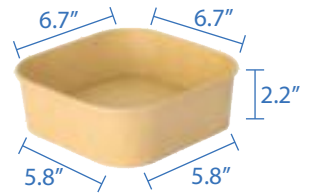

32oz Square Container
Item Code: 56404
SCC Code: 10628295004175
Pack Size: 50pcsx6pack=300