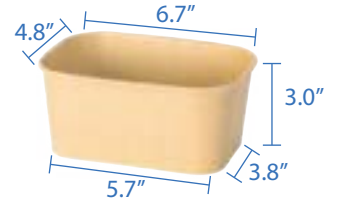

32oz Rectangular Container
Item Code: 80804
SCC Code: 10628295007831
Pack Size: 50pcsx6pack=300