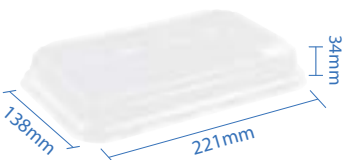

#7 PET Dome Lid
Item Code: 70307PETL
SCC Code: 10628295008845
Pack Size: 50pcsx8pack=400