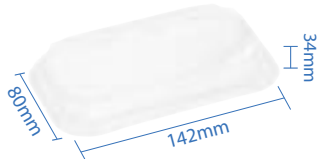

#0 PET Dome Lid
Item Code: 70300PETL
SCC Code: 10628295008746
Pack Size: 50pcsx16pack=800