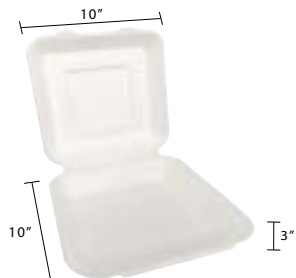

10"x10"x3" Sugarcane Fibre White Clamshell
Item Code: 80437
SCC Code: 10628295007503
Pack Size: 50pcsx4pack=200