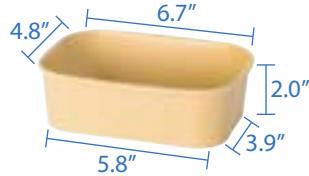

20oz Rectangular Container
Item Code: 80802
SCC Code: 10628295008050
Pack Size: 50pcsx6pack=300