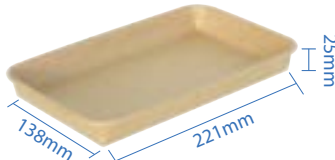

#7 Kraft Paper Sushi Tray
Item Code: 70307
SCC Code: 10628295008838
Pack Size: 50pcsx8pack=400