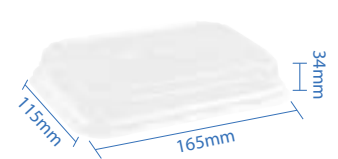

#3 PET Dome Lid
Item Code: 70303PETL
SCC Code: 10628295008807
Pack Size: 50pcsx12pack=600