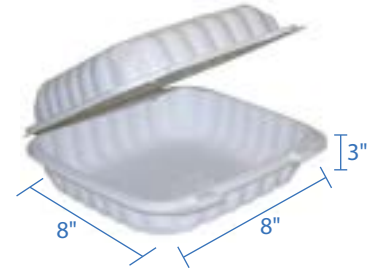

8"x8" PP Hinged Clamshell
Item Code: 60535
SCC Code: 10628295006834
Pack Size: 200pcsx1pack=200