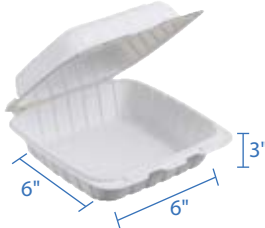

6"x6" PP Hinged Clamshell
Item Code: 60532
SCC Code: 10628295006872
Pack Size: 300pcsx1pack=300