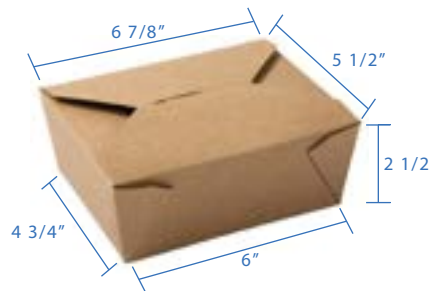

#8 (45oz) Kraft Paper Fold Top Takeout Boxes
Item Code: 80308GP
SCC Code: 10628295000962
Pack Size: 50pcsx6pack=300