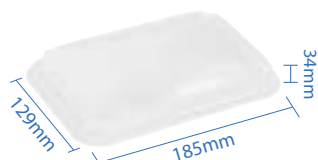

#5 PET Dome Lid
Item Code: 70305PETL
SCC Code: 10628295008821
Pack Size: 50pcsx12pack=600