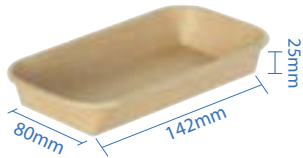

PET Dome Lid for 204mm Container
 Item Code: 56262DL
 SCC Code: 10628295008326
 Pack Size: 50pcsx4pack=200

PET Dome Lid for 225mm Container
 Item Code: 56263DL
 SCC Code: 10628295008340
 Pack Size: 50pcsx4pack=200

PE Lined Sushi Trays

PE Lined Sushi Trays have a sleek, eco-friendly build and are the preferred option to serve your needs. The tray is made of 300gsm kraft paper with double plastic lining, making it moisture resistant and recyclable. Additionally, the lids are recyclable as well and are anti-fogging due to its PET composition, which is great for presenting the food within.