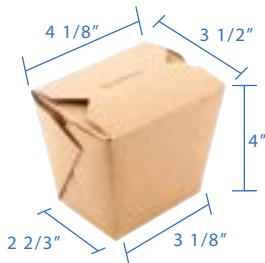

26oz - Kraft Paper Food Pail (No handle)
Item Code: 80333
SCC Code: 10628295009569
Pack Size: 50pcsx9pack=450