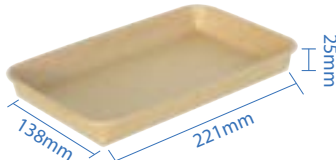

#7 Kraft Paper Sushi Tray
Item Code: 70307
SCC Code: 10628295008838
Pack Size: 50pcsx8pack=400