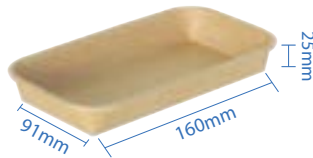

#1 Kraft Paper Sushi Tray
Item Code: 70301
SCC Code: 10628295008753
Pack Size: 50pcsx16pack=800