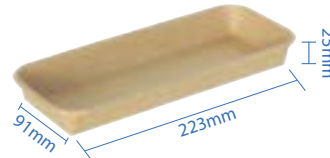

#2 Kraft Paper Sushi Tray
Item Code: 70302
SCC Code: 10628295008777
Pack Size: 50pcsx12pack=600