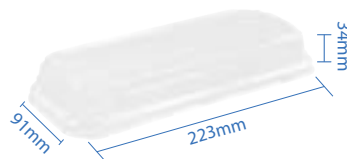

#2 PET Dome Lid
Item Code: 70302PETL
SCC Code: 10628295008784
Pack Size: 50pcsx12pack=600