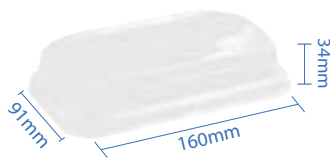

#1 PET Dome Lid
Item Code: 70301PETL
SCC Code: 10628295008760
Pack Size: 50pcsx16pack=800