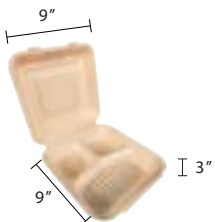

**9"x9" Hinged Lid 3 Compartments
Sugarcane Fibre Kraft Clamshell**
Item Code: 80536H
SCC Code: 10628295003499
Pack Size: 50pcsx4pack=200