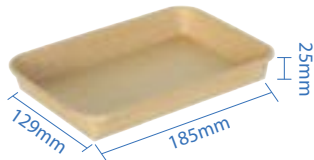

#5 Kraft Paper Sushi Tray
Item Code: 70305
SCC Code: 10628295008814
Pack Size: 50pcsx12pack=600