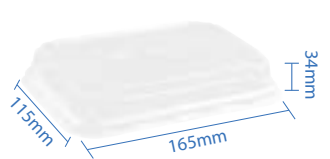

#3 PET Dome Lid
Item Code: 70303PETL
SCC Code: 10628295008807
Pack Size: 50pcsx12pack=600