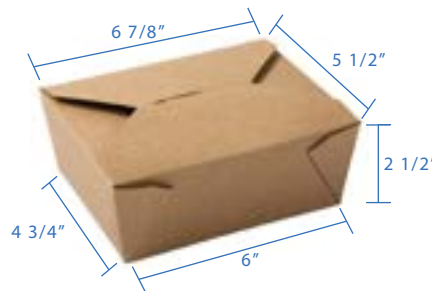

#8 (45oz) Kraft Paper Fold Top Takeout Boxes
Item Code: 80308GP
SCC Code: 10628295000962
Pack Size: 50pcsx6pack=300