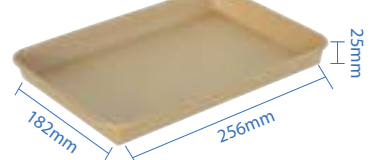

#11 Kraft Paper Sushi Tray
Item Code: 70311
SCC Code: 10628295008876
Pack Size: 50pcsx4pack=200