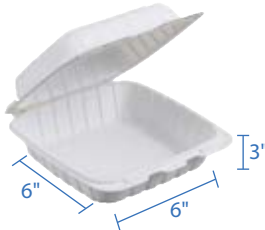

6"x6" PP Hinged Clamshell
Item Code: 60532
SCC Code: 10628295006872
Pack Size: 300pcsx1pack=300