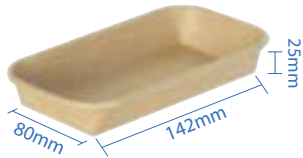

#0 Kraft Paper Sushi Tray
Item Code: 70300
SCC Code: 10628295008739
Pack Size: 50pcsx16pack=800