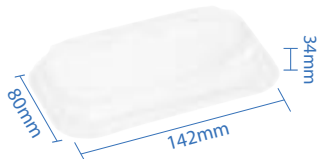

#0 PET Dome Lid
Item Code: 70300PETL
SCC Code: 10628295008746
Pack Size: 50pcsx16pack=800