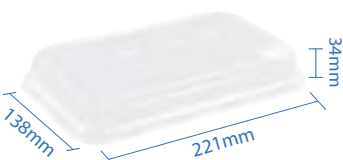

#7 PET Dome Lid
Item Code: 70307PETL
SCC Code: 10628295008845
Pack Size: 50pcsx8pack=400