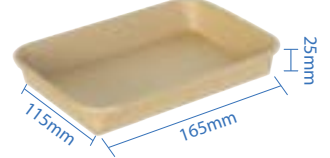

#3 Kraft Paper Sushi Tray
Item Code: 70303
SCC Code: 10628295008791
Pack Size: 50pcsx12pack=600