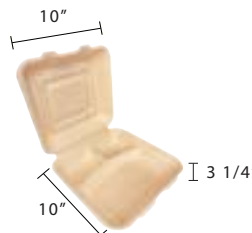

**10"x10" Hinged Lid 3 Compartments
Sugarcane Fibre Kraft Clamshell**
Item Code: 80538H
SCC Code: 10628295007053
Pack Size: 50pcsx4pack=200