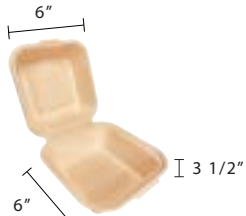

**6"x6" Hinged Lid
Sugarcane Fibre Kraft Clamshell**
Item Code: 80532
SCC Code: 10628295000047
Pack Size: 50pcsx10pack=500