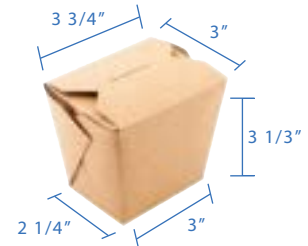

16oz - Kraft Paper Food Pail (No handle)
Item Code: 80332
SCC Code: 10628295009552
Pack Size: 50pcsx9pack=450