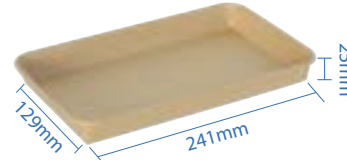

#9 Kraft Paper Sushi Tray
Item Code: 70309
SCC Code: 10628295008852
Pack Size: 50pcsx8pack=400