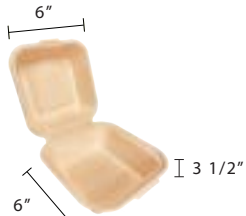

**7"x5" Hinged Lid**  
Sugarcane Fibre Kraft Clamshell  
Item Code: 80512  
SCC Code: 10628295002089  
Pack Size: 50pcsx10pack=500

**9"x5" Hinged Lid**  
Sugarcane Fibre Kraft Clamshell  
Item Code: 80515  
SCC Code: 10628295000078  
Pack Size: 50pcsx4pack=200

**9"x6" Hinged Lid**  
Sugarcane Fibre Kraft Clamshell  
Item Code: 80517  
SCC Code: 10628295002133  
Pack Size: 50pcsx4pack=200

**9"x6" Hinged Lid 2 Compartments**  
Sugarcane Fibre Kraft Clamshell  
Item Code: 80516  
SCC Code: 10628295002027  
Pack Size: 50pcsx4pack=200