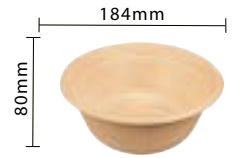

32oz Sugarcane Fibre
Salad Bowl
Item Code: 80229
SCC Code: 10628295007770
Pack Size: 125pcsx4pack=500