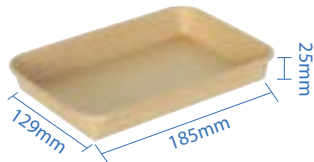

#5 Kraft Paper Sushi Tray
Item Code: 70305
SCC Code: 06282950008815
Pack Size: 50pcsx12pack=600