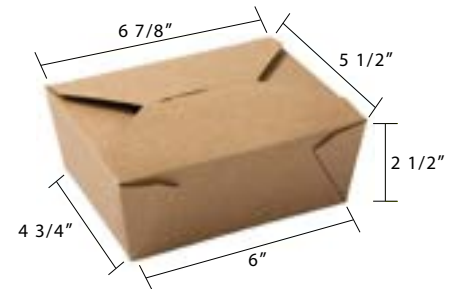

#8 (45oz) PLA Lined Kraft Paper
Fold-Top Takeout Box
Item Code: 80308
SCC Code: 06282950000871
Pack Size: 50pcsx6pack=300