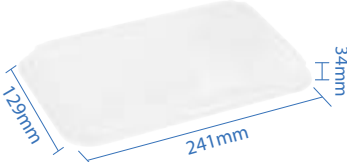

#9 PET Dome Lid
Item Code: 70309PETL
SCC Code: 06282950008860
Pack Size: 50pcsx8pack=400