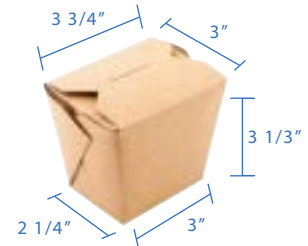

16oz - Kraft Paper Food Pail (No handle)
Item Code: 80332
SCC Code: 062829500009553
Pack Size: 50pcsx9pack=450