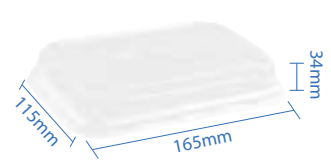

#3 PET Dome Lid
Item Code: 70303PETL
SCC Code: 06282950008808
Pack Size: 50pcsx12pack=600