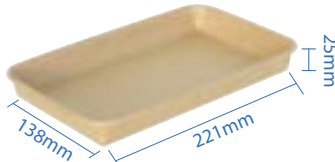

#7 Kraft Paper Sushi Tray
Item Code: 70307
SCC Code: 06282950008839
Pack Size: 50pcsx8pack=400