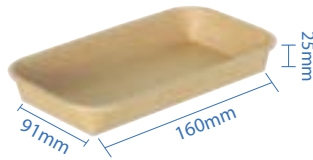

#1 Kraft Paper Sushi Tray
Item Code: 70301
SCC Code: 06282950008754
Pack Size: 50pcsx16pack=800