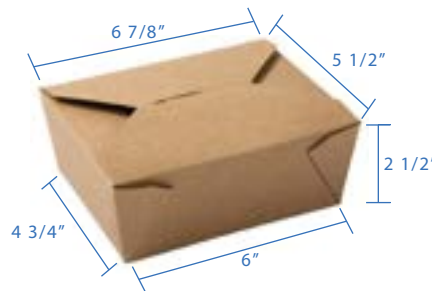

#8 (45oz) Kraft Paper Fold Top Takeout Boxes
Item Code: 80308GP
SCC Code: 06282950000963
Pack Size: 50pcsx6pack=300