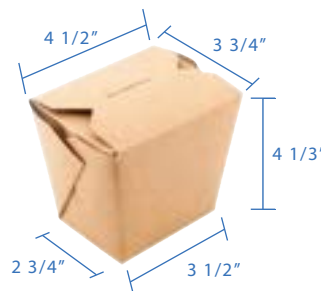

32oz - Kraft Paper Food Pail (No handle)
Item Code: 80334
SCC Code: 062829500009577
Pack Size: 50pcsx9pack=450