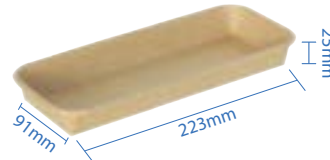

#2 Kraft Paper Sushi Tray
Item Code: 70302
SCC Code: 06282950008778
Pack Size: 50pcsx12pack=600