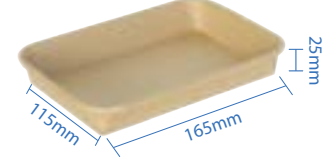

#3 Kraft Paper Sushi Tray
Item Code: 70303
SCC Code: 06282950008792
Pack Size: 50pcsx12pack=600