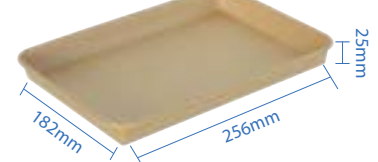

#11 Kraft Paper Sushi Tray
Item Code: 70311
SCC Code: 06282950008877
Pack Size: 50pcsx4pack=200