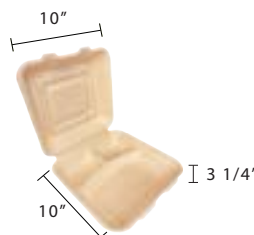

10"x10" Hinged Lid 3 Compartments
Sugarcane Fibre Kraft Clamshell
Item Code: 80538H
SCC Code: 06282950007054
Pack Size: 50pcsx4pack=200