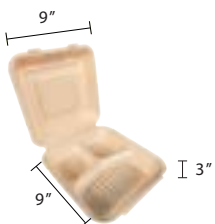

9"x9" Hinged Lid 3 Compartments
Sugarcane Fibre Kraft Clamshell
Item Code: 80536H
SCC Code: 06282950003490
Pack Size: 50pcsx4pack=200