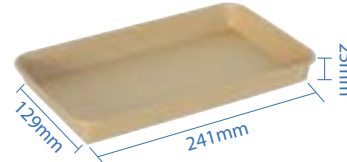

#9 Kraft Paper Sushi Tray
Item Code: 70309
SCC Code: 06282950008853
Pack Size: 50pcsx8pack=400