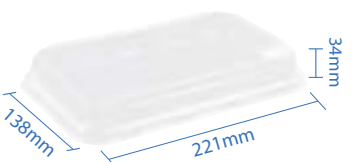

#7 PET Dome Lid
Item Code: 70307PETL
SCC Code: 06282950008846
Pack Size: 50pcsx8pack=400