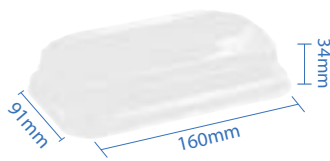

#1 PET Dome Lid
Item Code: 70301PETL
SCC Code: 06282950008761
Pack Size: 50pcsx16pack=800