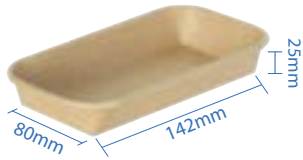

#0 Kraft Paper Sushi Tray
Item Code: 70300
SCC Code: 06282950008730
Pack Size: 50pcsx16pack=800