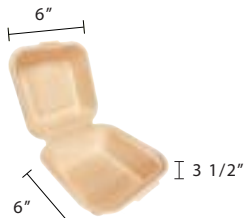

7"x5" Hinged Lid
Sugarcane Fibre Kraft Clamshell
Item Code: 80512
SCC Code: 06282950002080
Pack Size: 50pcsx10pack=500

9"x5" Hinged Lid
Sugarcane Fibre Kraft Clamshell
Item Code: 80515
SCC Code: 06282950000079
Pack Size: 50pcsx4pack=200

9"x6" Hinged Lid
Sugarcane Fibre Kraft Clamshell
Item Code: 80517
SCC Code: 06282950002134
Pack Size: 50pcsx4pack=200

9"x6" Hinged Lid 2 Compartments
Sugarcane Fibre Kraft Clamshell
Item Code: 80516
SCC Code: 06282950002028
Pack Size: 50pcsx4pack=200