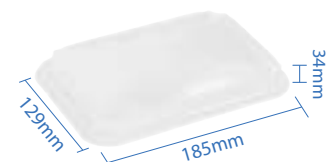

#5 PET Dome Lid
Item Code: 70305PETL
SCC Code: 06282950008822
Pack Size: 50pcsx12pack=600