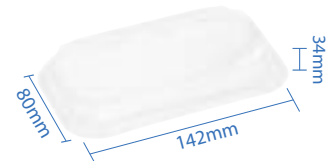

#0 PET Dome Lid
Item Code: 70300PETL
SCC Code: 06282950008747
Pack Size: 50pcsx16pack=800