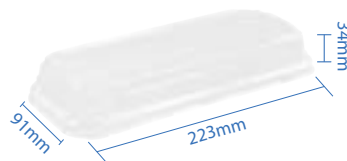

#2 PET Dome Lid
Item Code: 70302PETL
SCC Code: 06282950008785
Pack Size: 50pcsx12pack=600