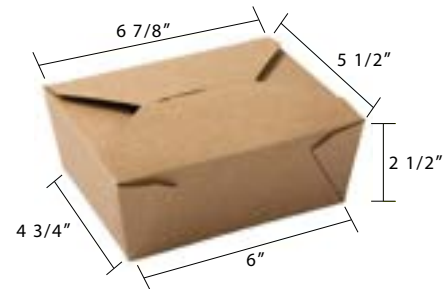

#8 (45oz) PLA Lined Kraft Paper
Fold-Top Takeout Box
Item Code: 80308
SCC Code: 06282950000871
Pack Size: 50pcsx6pack=300