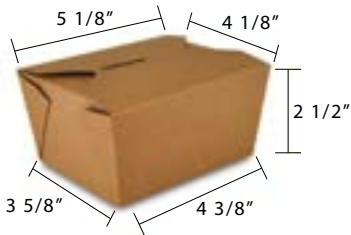

#1 (28oz) PLA Lined Kraft Paper
Fold-Top Takeout Box
Item Code: 80301
SCC Code: 06282950000802
Pack Size: 50pcsx9pack=450