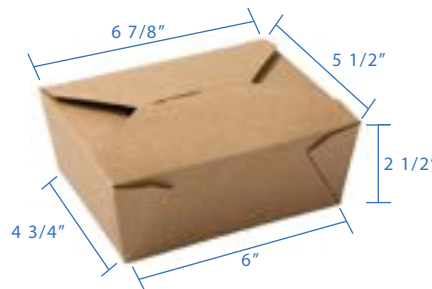

#8 (45oz) Kraft Paper Fold Top Takeout Boxes
Item Code: 80308GP
SCC Code: 06282950000963
Pack Size: 50pcsx6pack=300