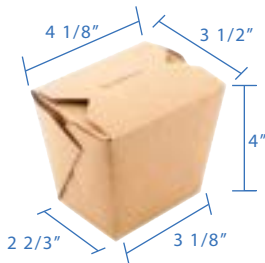

26oz - Kraft Paper Food Pail (No handle)
Item Code: 80333
SCC Code: 062829500009560
Pack Size: 50pcsx9pack=450