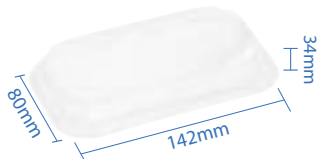

#0 PET Dome Lid
Item Code: 70300PETL
SCC Code: 06282950008747
Pack Size: 50pcsx16pack=800