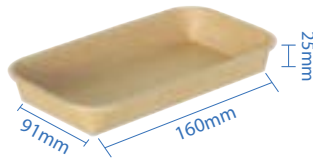

#1 Kraft Paper Sushi Tray
Item Code: 70301
SCC Code: 06282950008754
Pack Size: 50pcsx16pack=800