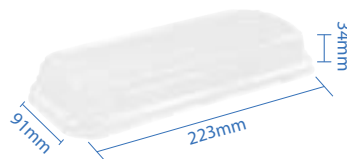

#2 PET Dome Lid
Item Code: 70302PETL
SCC Code: 06282950008785
Pack Size: 50pcsx12pack=600