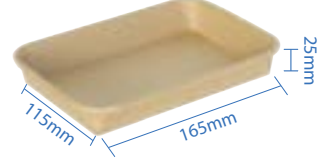

#3 Kraft Paper Sushi Tray
Item Code: 70303
SCC Code: 06282950008792
Pack Size: 50pcsx12pack=600