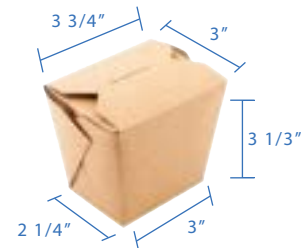

16oz - Kraft Paper Food Pail (No handle)
Item Code: 80332
SCC Code: 062829500009553
Pack Size: 50pcsx9pack=450