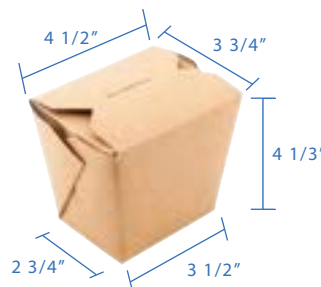

32oz - Kraft Paper Food Pail (No handle)
Item Code: 80334
SCC Code: 062829500009577
Pack Size: 50pcsx9pack=450