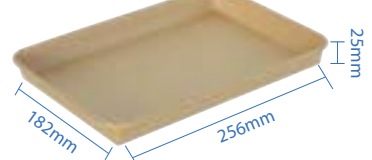

#11 Kraft Paper Sushi Tray
Item Code: 70311
SCC Code: 06282950008877
Pack Size: 50pcsx4pack=200