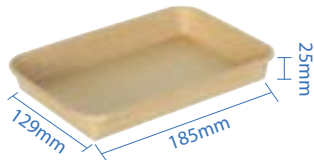

#5 Kraft Paper Sushi Tray
Item Code: 70305
SCC Code: 06282950008815
Pack Size: 50pcsx12pack=600