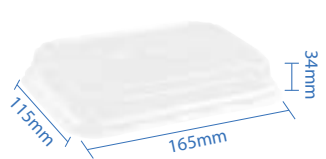

#3 PET Dome Lid
Item Code: 70303PETL
SCC Code: 06282950008808
Pack Size: 50pcsx12pack=600