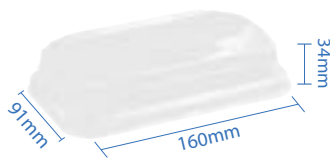

#1 PET Dome Lid
Item Code: 70301PETL
SCC Code: 06282950008761
Pack Size: 50pcsx16pack=800