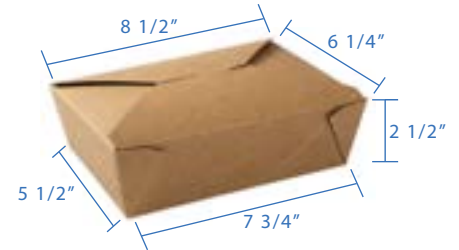

#3 (68oz) Kraft Paper Fold Top Takeout Boxes
Item Code: 80303GP
SCC Code: 06282950000918
Pack Size: 50pcsx4pack=200