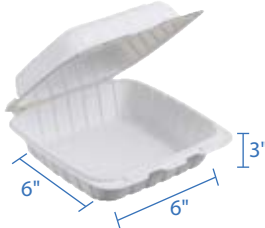

6"x6" PP Hinged Clamshell
Item Code: 60532
SCC Code: 06282950006873
Pack Size: 300pcsx1pack=300