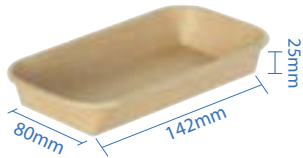

PET Dome Lid for 204mm Container
 Item Code: 56262DL
 SCC Code: 06282950008327
 Pack Size: 50pcsx4pack=200

PET Dome Lid for 225mm Container
 Item Code: 56263DL
 SCC Code: 06282950008341
 Pack Size: 50pcsx4pack=200

PE Lined Sushi Trays

PE Lined Sushi Trays have a sleek, eco-friendly build and are the preferred option to serve your needs. The tray is made of 300gsm kraft paper with double plastic lining, making it moisture resistant and recyclable. Additionally, the lids are recyclable as well and are anti-fogging due to its PET composition, which is great for presenting the food within.