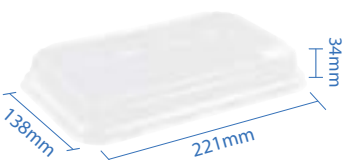

#7 PET Dome Lid
Item Code: 70307PETL
SCC Code: 06282950008846
Pack Size: 50pcsx8pack=400