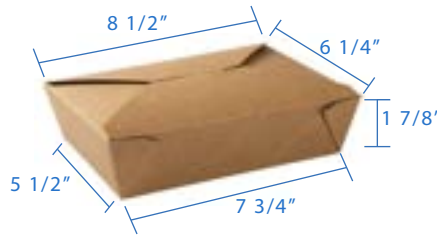

#2 (49oz) Kraft Paper Fold Top Takeout Boxes
Item Code: 80302GP
SCC Code: 06282950000901
Pack Size: 50pcsx4pack=200