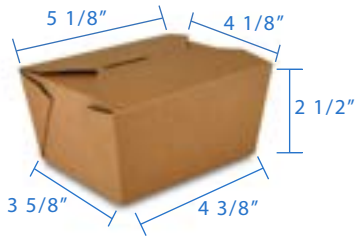

#1 (28oz) Kraft Paper Fold Top Takeout Boxes
Item Code: 80301GP
SCC Code: 06282950000895
Pack Size: 50pcsx9pack=450