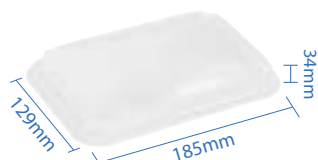

#5 PET Dome Lid
Item Code: 70305PETL
SCC Code: 06282950008822
Pack Size: 50pcsx12pack=600