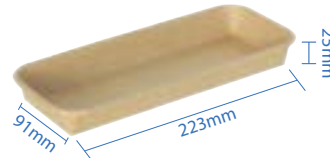

#2 Kraft Paper Sushi Tray
Item Code: 70302
SCC Code: 06282950008778
Pack Size: 50pcsx12pack=600