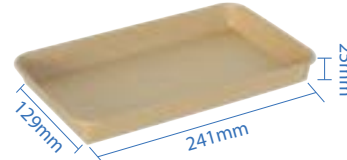

#9 Kraft Paper Sushi Tray
Item Code: 70309
SCC Code: 06282950008853
Pack Size: 50pcsx8pack=400