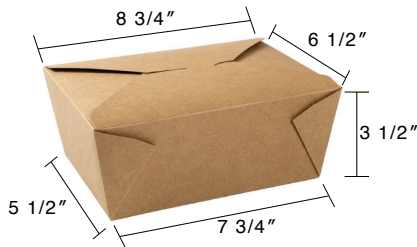

#4 (110oz) PLA Lined Kraft Paper Fold-Top Takeout Box

Item Code: 80304
SCC Code: 06282950000833
Pack Size: 40pcsx4pack=160