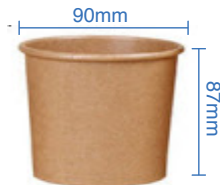

12oz Deluxe Kraft Paper Food Container
Item Code: 80273
SCC Code: 06282950007412
Pack Size: 50pcsx10pack=500