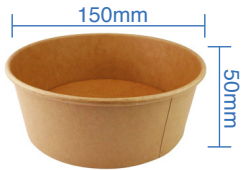

16oz PE Lined Kraft Deli Paper Container

Item Code: 56253
SCC Code: 06282950005456
Pack Size: 45pcsx8pack=360