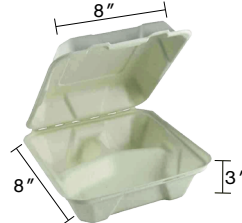

8"x8"x2.5" 3 Compartments Sugarcane Fibre White Clamshell
Item Code: 80435H
SCC Code: 06282950006316
Pack Size: 100pcsx2pack=200