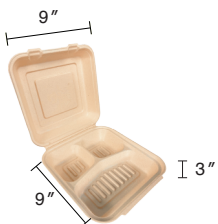

9"x9" Hinged Lid 3 Compartments Sugarcane Fibre Kraft Clamshell

Item Code: 80536H
SCC Code: 06282950003490
Pack Size: 50pcsx4pack=200