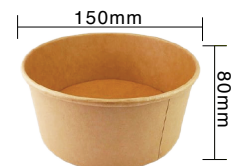

CPLA Vented Lid for 12-32oz Paper Bowl

Item Code: 80252LCP
 SCC Code: 06282950001120
 Pack Size: 50pcsx10pack=500

PLA Lined Kraft Deli Paper Container

PLA Lined Kraft Deli Paper Containers are created with our disappearing natural resources in mind, to use natural plant material that is 100% compostable, yet classy visuals. This trendy takeout container is made from high quality kraft paper, a favourite among many business owners. In addition to the sleek design, its prominent functionality has made it one of the top choices amongst retail sellers. The optional lids prevent leaks or spills without compromising the modern minimalist design – a great combo purchase for all food storage needs.

20oz PLA Lined Kraft Deli Paper Container
 Item Code: 50251
 SCC Code: 06282950007283
 Pack Size: 45pcsx8pack=360

26oz PLA Lined Kraft Deli Paper Container
 Item Code: 50252
 SCC Code: 06282950007290
 Pack Size: 45pcsx8pack=360