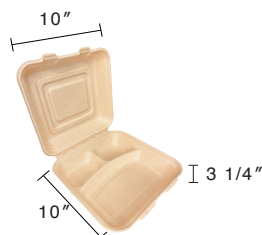

10"x10" Hinged Lid 3 Compartments Sugarcane Fibre Kraft Clamshell

Item Code: 80538H
SCC Code: 06282950007054
Pack Size: 50pcsx4pack=200