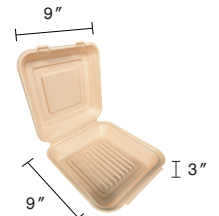

9"x9" Hinged Lid Sugarcane Fibre Kraft Clamshell

Item Code: 80536
SCC Code: 06282950000208
Pack Size: 50pcsx4pack=200