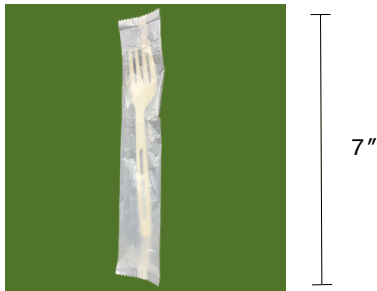

7" CPLA Fork Wrapped in PLA Film
Item Code: 80671WP
SCC Code: 06282950008068
Pack Size: 1000pcsx1pack=1000