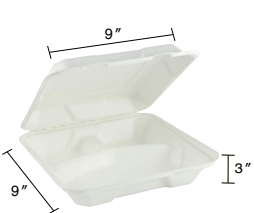

9"x9"x3" 3 Compartments Sugarcane Fibre White Clamshell
Item Code: 80436H
SCC Code: 06282950006330
Pack Size: 100pcsx2pack=200