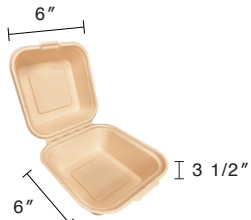

6"x6" Hinged Lid Sugarcane Fibre Kraft Clamshell

Item Code: 80532
SCC Code: 06282950000048
Pack Size: 50pcsx10pack=500