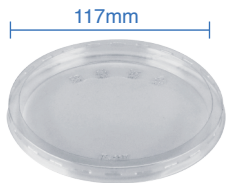

PET Flat Lid for 8-32oz Container

Item Code: 53241FL
SCC Code: 06282950006514
Pack Size: 50pcsx10pack=500