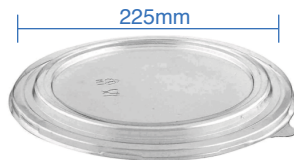

PET Dome Lid for 225mm Container

Item Code: 56263DL
SCC Code: 06282950008341
Pack Size: 50pcsx4pack=200