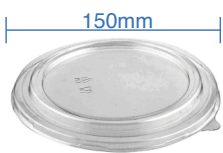

PET Dome Lid for 150mm Container

Item Code: 56251DL
SCC Code: 06282950003452
Pack Size: 45pcsx8pack=360