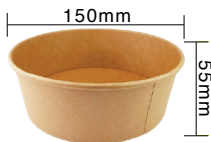

16oz PLA Lined Kraft Paper Bowl

Item Code: 90253
 SCC Code: 06282950006064
 Pack Size: 25pcsx20pack=500

CPLA Vented Lid for 8oz Paper Bowl

Item Code: 80251LCP
 SCC Code: 06282950001113
 Pack Size: 50pcsx20pack=1000

CPLA Vented Lid for 12-32oz Paper Bowl

Item Code: 80252LCP
 SCC Code: 06282950001120
 Pack Size: 50pcsx10pack=500

PLA Lined Kraft Deli Paper Container

PLA Lined Kraft Deli Paper Containers are created with our disappearing natural resources in mind, to use natural plant material that is 100% compostable, yet classy visuals. This trendy takeout container is made from high quality kraft paper, a favourite among many business owners. In addition to the sleek design, its prominent functionality has made it one of the top choices amongst retail sellers. The optional lids prevent leaks or spills without compromising the modern minimalist design – a great combo purchase for all food storage needs.