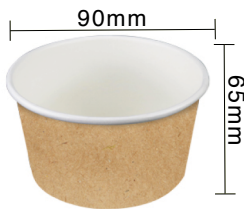

24oz PLA Lined Paper Bowl
Item Code: 80255
SCC Code: 06282950004718
Pack Size: 25pcsx20pack=500

32oz PLA Lined Paper Bowl
Item Code: 80254
SCC Code: 06282950000468
Pack Size: 25pcsx20pack=500

CPLA Vented Lid for 8oz Paper Bowl
Item Code: 80251LCP
SCC Code: 06282950001113
Pack Size: 50pcsx20pack=1000

CPLA Vented Lid for 12-32oz Paper Bowl
Item Code: 80252LCP
SCC Code: 06282950001120
Pack Size: 50pcsx10pack=500

NatureBowl® PLA Lined Kraft Paper Bowl and Lid

NatureBowl® PLA Lined Kraft Paper Bowls are an excellent choice for takeout food creations. Soups, ice creams, and many other foods go perfectly with this product line. It is made from PLA, which is among the most popular products made from renewable resources. The monomer is typically made from fermented plant starch and goes through several industrial pressing steps at high temperature, applied with lactic acid and lactide, the water is then removed via vacuum to create the final end product.