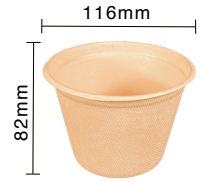

2oz Sugarcane Fibre Portion Cup

Item Code: 80601
SCC Code: 06282950000123
Pack Size: 50pcsx40pack=2000

Sugarcane Fibre Lid for 2oz Portion Cup

Item Code: 80601L
SCC Code: 06282950007788
Pack Size: 50pcsx40pack=2000

12oz Sugarcane Fibre Barrel Bowl

Item Code: 80224
SCC Code: 06282950006255
Pack Size: 125pcsx8pack=1000

16oz Sugarcane Fibre Barrel Bowl

Item Code: 80225
SCC Code: 06282950006262
Pack Size: 125pcsx8pack=1000