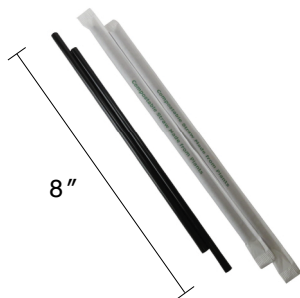

The straws are reliable for your hours of drinking needs, and will not falter to become soggy or broken.

8" PLA Black Straw
Item Code: 51002
SCC Code: 06282950002288
Pack Size: 300pcsx10pack=3000

8" PLA Clear Straw
Item Code: 51003
SCC Code: 06282950002141
Pack Size: 300pcsx10pack=3000