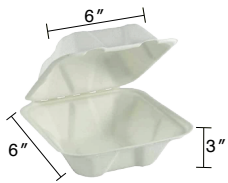

6"x6"x3" Sugarcane Fibre White Clamshell
Item Code: 80432
SCC Code: 06282950006279
Pack Size: 125pcsx4pack=500