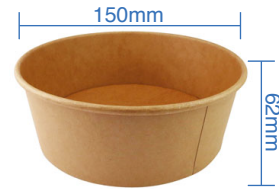

**16oz PE Lined Kraft Deli Paper Container**

Item Code: 56253

SCC Code: 06282950005456

Pack Size: 45pcsx8pack=360

**20oz PE Lined Kraft Deli Paper Container**

Item Code: 56254

SCC Code: 06282950005463

Pack Size: 45pcsx8pack=360