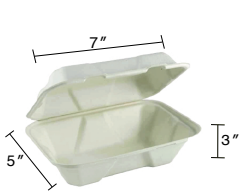

7"x5"x3" Sugarcane Fibre White Clamshell
Item Code: 80412
SCC Code: 06282950007498
Pack Size: 50pcsx10pack=500