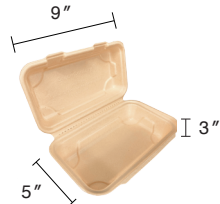

**7"x5" Hinged Lid Sugarcane Fibre Kraft Clamshell**

Item Code: 80512  
SCC Code: 06282950002080  
Pack Size: 50pcsx10pack=500

**9"x5" Hinged Lid Sugarcane Fibre Kraft Clamshell**

Item Code: 80515  
SCC Code: 06282950000079  
Pack Size: 50pcsx4pack=200