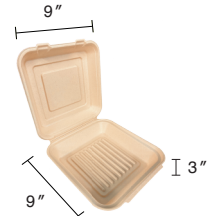

9"x9" Hinged Lid Sugarcane Fibre Kraft Clamshell

Item Code: 80536
SCC Code: 06282950000208
Pack Size: 50pcsx4pack=200