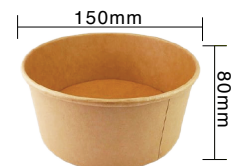

**32oz PLA Lined
Kraft Deli Paper Container**
Item Code: 50253
SCC Code: 06282950007306
Pack Size: 45pcsx8pack=360