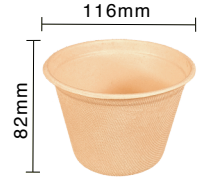

**2oz Sugarcane Fibre Portion Cup**

Item Code: 80601  
SCC Code: 06282950000123  
Pack Size: 50pcsx40pack=2000

**Sugarcane Fibre Lid for 2oz Portion Cup**

Item Code: 80601L  
SCC Code: 06282950007788  
Pack Size: 50pcsx40pack=2000

**12oz Sugarcane Fibre Barrel Bowl**

Item Code: 80224  
SCC Code: 06282950006255  
Pack Size: 125pcsx8pack=1000

**16oz Sugarcane Fibre Barrel Bowl**

Item Code: 80225  
SCC Code: 06282950006262  
Pack Size: 125pcsx8pack=1000