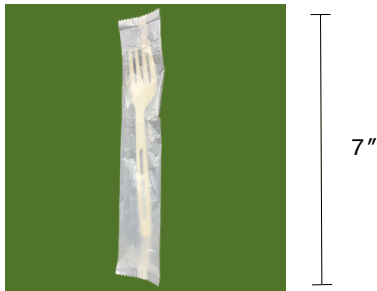

**7" CPLA Fork**  
Item Code: 80671  
SCC Code: 06282950004763  
Pack Size: 50pcsx20pack=1000

**7" CPLA Knife**  
Item Code: 80672  
SCC Code: 06282950004770  
Pack Size: 50pcsx20pack=1000

**7" CPLA Spoon**  
Item Code: 80673  
SCC Code: 06282950004787  
Pack Size: 50pcsx20pack=1000