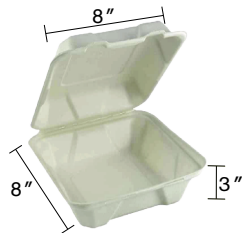

8"x8"x2.5" Sugarcane Fibre White Clamshell
Item Code: 80435
SCC Code: 06282950006309
Pack Size: 100pcsx2pack=200