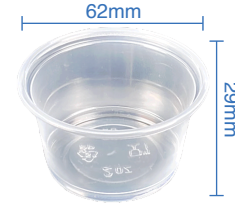

**1oz PP Portion Cup**

Item Code: 60801

SCC Code: 06282950007061

Pack Size: 50pcsx50pack=2500

**1.5oz PP Portion Cup**

Item Code: 60802

SCC Code: 06282950006880

Pack Size: 50pcsx50pack=2500