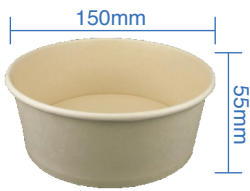

20oz Deli Bamboo Fibre Paper Container

Item Code: 56257
SCC Code: 06282950005678
Pack Size: 45pcsx8pack=360