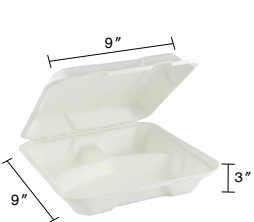

9"x9"x3" 3 Compartments Sugarcane Fibre White Clamshell
Item Code: 80436H
SCC Code: 06282950006330
Pack Size: 100pcsx2pack=200