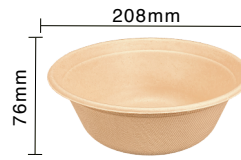

48oz Sugarcane Fibre Salad Bowl

Item Code: 56275
SCC Code: 06282950006590
Pack Size: 50pcsx8pack=400