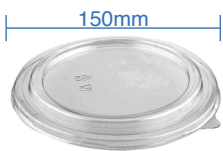

**32oz PE Lined Kraft Deli Paper Container**

Item Code: 56256

SCC Code: 06282950007122

Pack Size: 45pcsx6pack=270

**40oz PE Lined Kraft Deli Paper Container**

Item Code: 56252

SCC Code: 06282950003889

Pack Size: 45pcsx6pack=270