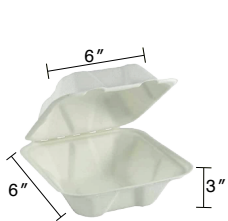

6"x6"x3" Sugarcane Fibre White Clamshell
Item Code: 80432
SCC Code: 06282950006279
Pack Size: 125pcsx4pack=500