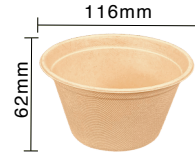

# NatureFibre® Sugarcane Fibre Kraft Bowl and Lid

NatureFibre® Sugarcane Fibre Bagasse Kraft Bowls are a “Must-have” for your daily meal packaging, for restaurants, food trucks, film kraft services, catering, special events, fast food takeouts and other types of food service establishments. 100% sugarcane fibre is chlorine free, biodegradable and compostable. It meets ASTM D6400 regulations. It can serve hot and cold foods, microwave and freezer-safe, handles grease well, and is cut resistant.

**2oz Sugarcane Fibre Portion Cup**

Item Code: 80601  
SCC Code: 06282950000123  
Pack Size: 50pcsx40pack=2000

**Sugarcane Fibre Lid for 2oz Portion Cup**

Item Code: 80601L  
SCC Code: 06282950007788  
Pack Size: 50pcsx40pack=2000