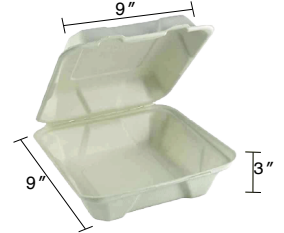

9"x9"x3" Sugarcane Fibre White Clamshell
Item Code: 80436
SCC Code: 06282950006323
Pack Size: 100pcsx2pack=200