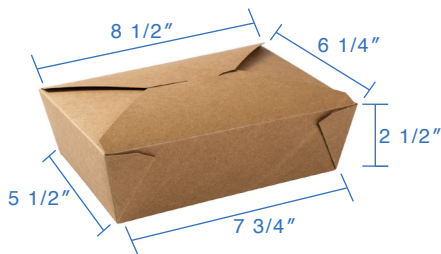

#3 (68oz) Kraft Paper Fold top Takeout Boxes

Item Code: 80303GP
SCC Code: 06282950000918
Pack Size: 50pcsx4pack=200