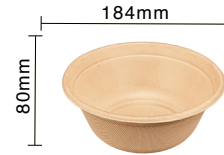

**2oz Sugarcane Fibre Portion Cup**

Item Code: 80601  
SCC Code: 06282950000123  
Pack Size: 50pcsx40pack=2000

**Sugarcane Fibre Lid for 2oz Portion Cup**

Item Code: 80601L  
SCC Code: 06282950007788  
Pack Size: 50pcsx40pack=2000

**12oz Sugarcane Fibre Barrel Bowl**

Item Code: 80224  
SCC Code: 06282950006255  
Pack Size: 125pcsx8pack=1000

**16oz Sugarcane Fibre Barrel Bowl**

Item Code: 80225  
SCC Code: 06282950006262  
Pack Size: 125pcsx8pack=1000

**Sugarcane Fibre Lid for 12/16oz Barrel Bowl**

Item Code: 80224L  
SCC Code: 06282950006347  
Pack Size: 50pcsx20pack=1000

**24oz Sugarcane Fibre Salad Bowl**

Item Code: 80228  
SCC Code: 06282950007719  
Pack Size: 125pcsx4pack=500