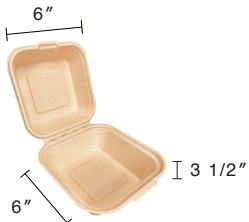

6"x6" Hinged Lid Sugarcane Fibre Kraft Clamshell

Item Code: 80532
SCC Code: 06282950000048
Pack Size: 50pcsx10pack=500