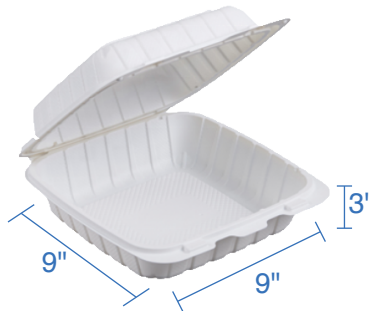

9"x9" TFPP Hinged Clamshell
Item Code: 60536
SCC Code: 06282950006859
Pack Size: 150pcsx1pack=150