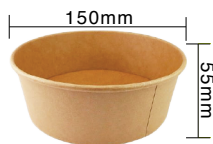

**CPLA Vented Lid for 12-32oz Paper Bowl**

Item Code: 80252LCP  
 SCC Code: 06282950001120  
 Pack Size: 50pcsx10pack=500

# PLA Lined Kraft Deli Paper Container

PLA Lined Kraft Deli Paper Containers are created with our disappearing natural resources in mind, to use natural plant material that is 100% compostable, yet classy visuals. This trendy takeout container is made from high quality kraft paper, a favourite among many business owners. In addition to the sleek design, its prominent functionality has made it one of the top choices amongst retail sellers. The optional lids prevent leaks or spills without compromising the modern minimalist design – a great combo purchase for all food storage needs.