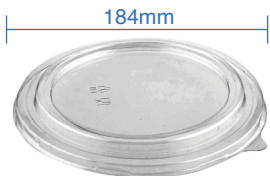

**PET Dome Lid for 150mm Container**

Item Code: 56251DL

SCC Code: 06282950003452

Pack Size: 45pcsx8pack=360

**Kraft Paper Dome Lid for 150mm Container**

Item Code: 56251DLP

SCC Code: 06282950007139

Pack Size: 25pcsx8pack=200