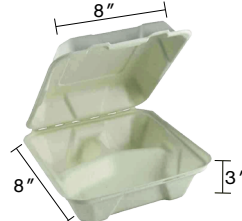

8"x8"x2.5" 3 Compartments Sugarcane Fibre White Clamshell
Item Code: 80435H
SCC Code: 06282950006316
Pack Size: 100pcsx2pack=200