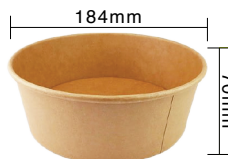

**40oz PLA Lined
Kraft Deli Paper Container**
Item Code: 50255
SCC Code: 06282950007320
Pack Size: 45pcsx6pack=270