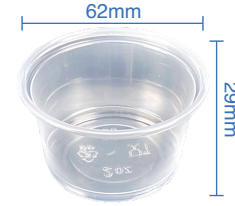

2oz PP Portion Cup
Item Code: 60803
SCC Code: 06282950006897
Pack Size: 50pcsx50pack=2500