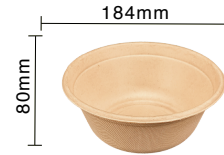

2oz Sugarcane Fibre Portion Cup

Item Code: 80601
SCC Code: 06282950000123
Pack Size: 50pcsx40pack=2000

Sugarcane Fibre Lid for 2oz Portion Cup

Item Code: 80601L
SCC Code: 06282950007788
Pack Size: 50pcsx40pack=2000

12oz Sugarcane Fibre Barrel Bowl

Item Code: 80224
SCC Code: 06282950006255
Pack Size: 125pcsx8pack=1000

16oz Sugarcane Fibre Barrel Bowl

Item Code: 80225
SCC Code: 06282950006262
Pack Size: 125pcsx8pack=1000

Sugarcane Fibre Lid for 12/16oz Barrel Bowl

Item Code: 80224L
SCC Code: 06282950006347
Pack Size: 50pcsx20pack=1000

24oz Sugarcane Fibre Salad Bowl

Item Code: 80228
SCC Code: 06282950007719
Pack Size: 125pcsx4pack=500