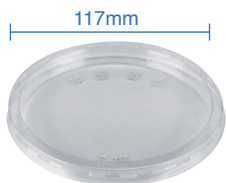

PET Flat Lid for 8-32oz Container

Item Code: 53241FL
SCC Code: 06282950006514
Pack Size: 50pcsx10pack=500