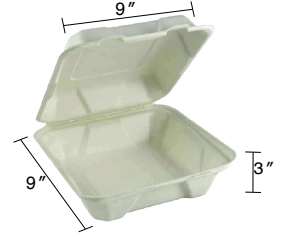

9"x9"x3" Sugarcane Fibre White Clamshell
Item Code: 80436
SCC Code: 06282950006323
Pack Size: 100pcsx2pack=200