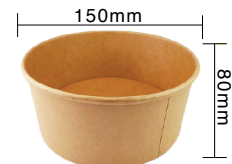

CPLA Vented Lid for 12-32oz Paper Bowl

Item Code: 80252LCP
 SCC Code: 06282950001120
 Pack Size: 50pcsx10pack=500

PLA Lined Kraft Deli Paper Container

PLA Lined Kraft Deli Paper Containers are created with our disappearing natural resources in mind, to use natural plant material that is 100% compostable, yet classy visuals. This trendy takeout container is made from high quality kraft paper, a favourite among many business owners. In addition to the sleek design, its prominent functionality has made it one of the top choices amongst retail sellers. The optional lids prevent leaks or spills without compromising the modern minimalist design – a great combo purchase for all food storage needs.

20oz PLA Lined Kraft Deli Paper Container
 Item Code: 50251
 SCC Code: 06282950007283
 Pack Size: 45pcsx8pack=360

26oz PLA Lined Kraft Deli Paper Container
 Item Code: 50252
 SCC Code: 06282950007290
 Pack Size: 45pcsx8pack=360