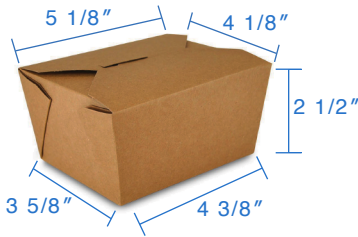

#1 (28oz) Kraft Paper Fold Top Takeout Boxes

Item Code: 80301GP

SCC Code: 06282950000895

Pack Size: 50pcsx9pack=450