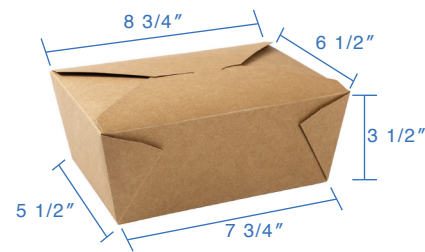

#4 (110oz) Kraft Paper Fold Top Takeout Boxes

Item Code: 80304GP

SCC Code: 06282950000925

Pack Size: 40pcsx4pack=160