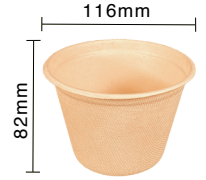

2oz Sugarcane Fibre Portion Cup

Item Code: 80601
SCC Code: 06282950000123
Pack Size: 50pcsx40pack=2000

Sugarcane Fibre Lid for 2oz Portion Cup

Item Code: 80601L
SCC Code: 06282950007788
Pack Size: 50pcsx40pack=2000

12oz Sugarcane Fibre Barrel Bowl

Item Code: 80224
SCC Code: 06282950006255
Pack Size: 125pcsx8pack=1000

16oz Sugarcane Fibre Barrel Bowl

Item Code: 80225
SCC Code: 06282950006262
Pack Size: 125pcsx8pack=1000