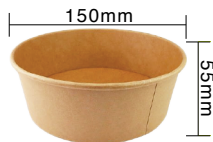

16oz PLA Lined Kraft Paper Bowl

Item Code: 90253
 SCC Code: 06282950006064
 Pack Size: 25pcsx20pack=500

CPLA Vented Lid for 8oz Paper Bowl

Item Code: 80251LCP
 SCC Code: 06282950001113
 Pack Size: 50pcsx20pack=1000

CPLA Vented Lid for 12-32oz Paper Bowl

Item Code: 80252LCP
 SCC Code: 06282950001120
 Pack Size: 50pcsx10pack=500

PLA Lined Kraft Deli Paper Container

PLA Lined Kraft Deli Paper Containers are created with our disappearing natural resources in mind, to use natural plant material that is 100% compostable, yet classy visuals. This trendy takeout container is made from high quality kraft paper, a favourite among many business owners. In addition to the sleek design, its prominent functionality has made it one of the top choices amongst retail sellers. The optional lids prevent leaks or spills without compromising the modern minimalist design – a great combo purchase for all food storage needs.