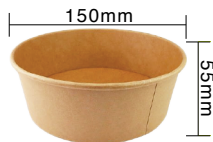

16oz PLA Lined Kraft Paper Bowl

Item Code: 90253
SCC Code: 06282950006064
Pack Size: 25pcsx20pack=500

CPLA Vented Lid for 8oz Paper Bowl

Item Code: 80251LCP
SCC Code: 06282950001113
Pack Size: 50pcsx20pack=1000

CPLA Vented Lid for 12-32oz Paper Bowl

Item Code: 80252LCP
SCC Code: 06282950001120
Pack Size: 50pcsx10pack=500

PLA Lined Kraft Deli Paper Container

PLA Lined Kraft Deli Paper Containers are created with our disappearing natural resources in mind, to use natural plant material that is 100% compostable, yet classy visuals. This trendy takeout container is made from high quality kraft paper, a favourite among many business owners. In addition to the sleek design, its prominent functionality has made it one of the top choices amongst retail sellers. The optional lids prevent leaks or spills without compromising the modern minimalist design – a great combo purchase for all food storage needs.