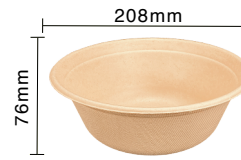

48oz Sugarcane Fibre Salad Bowl

Item Code: 56275
SCC Code: 06282950006590
Pack Size: 50pcsx8pack=400