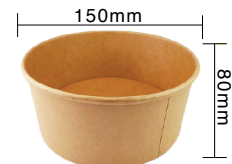

CPLA Vented Lid for 12-32oz Paper Bowl

Item Code: 80252LCP
SCC Code: 06282950001120
Pack Size: 50pcsx10pack=500

PLA Lined Kraft Deli Paper Container

PLA Lined Kraft Deli Paper Containers are created with our disappearing natural resources in mind, to use natural plant material that is 100% compostable, yet classy visuals. This trendy takeout container is made from high quality kraft paper, a favourite among many business owners. In addition to the sleek design, its prominent functionality has made it one of the top choices amongst retail sellers. The optional lids prevent leaks or spills without compromising the modern minimalist design – a great combo purchase for all food storage needs.

20oz PLA Lined Kraft Deli Paper Container
 Item Code: 50251
 SCC Code: 06282950007283
 Pack Size: 45pcsx8pack=360

26oz PLA Lined Kraft Deli Paper Container
 Item Code: 50252
 SCC Code: 06282950007290
 Pack Size: 45pcsx8pack=360