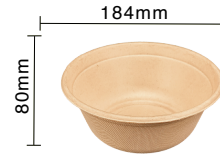

2oz Sugarcane Fibre Portion Cup

Item Code: 80601
SCC Code: 06282950000123
Pack Size: 50pcsx40pack=2000

Sugarcane Fibre Lid for 2oz Portion Cup

Item Code: 80601L
SCC Code: 06282950007788
Pack Size: 50pcsx40pack=2000

12oz Sugarcane Fibre Barrel Bowl

Item Code: 80224
SCC Code: 06282950006255
Pack Size: 125pcsx8pack=1000

16oz Sugarcane Fibre Barrel Bowl

Item Code: 80225
SCC Code: 06282950006262
Pack Size: 125pcsx8pack=1000

Sugarcane Fibre Lid for 12/16oz Barrel Bowl

Item Code: 80224L
SCC Code: 06282950006347
Pack Size: 50pcsx20pack=1000

24oz Sugarcane Fibre Salad Bowl

Item Code: 80228
SCC Code: 06282950007719
Pack Size: 125pcsx4pack=500