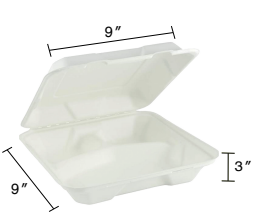

9"x9"x3" 3 Compartments Sugarcane Fibre White Clamshell
Item Code: 80436H
SCC Code: 06282950006330
Pack Size: 100pcsx2pack=200