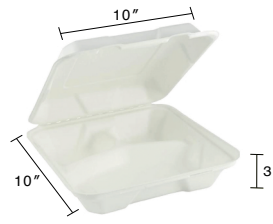

10"x10"x3" 3 Compartments Sugarcane Fibre White Clamshell
Item Code: 80437H
SCC Code: 06282950007511
Pack Size: 50pcsx4pack=200