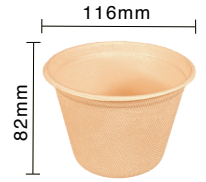

2oz Sugarcane Fibre Portion Cup

Item Code: 80601
SCC Code: 06282950000123
Pack Size: 50pcsx40pack=2000

Sugarcane Fibre Lid for 2oz Portion Cup

Item Code: 80601L
SCC Code: 06282950007788
Pack Size: 50pcsx40pack=2000

12oz Sugarcane Fibre Barrel Bowl

Item Code: 80224
SCC Code: 06282950006255
Pack Size: 125pcsx8pack=1000

16oz Sugarcane Fibre Barrel Bowl

Item Code: 80225
SCC Code: 06282950006262
Pack Size: 125pcsx8pack=1000