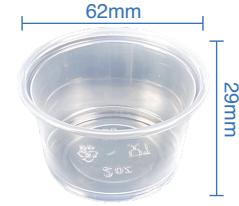

1oz PP Portion Cup

Item Code: 60801

SCC Code: 06282950007061

Pack Size: 50pcsx50pack=2500

1.5oz PP Portion Cup

Item Code: 60802

SCC Code: 06282950006880

Pack Size: 50pcsx50pack=2500