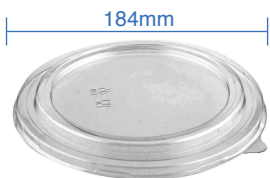

PET Dome Lid for 150mm Container

Item Code: 56251DL

SCC Code: 06282950003452

Pack Size: 45pcsx8pack=360

Kraft Paper Dome Lid for 150mm Container

Item Code: 56251DLP

SCC Code: 06282950007139

Pack Size: 25pcsx8pack=200