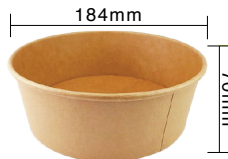

40oz PLA Lined Kraft Deli Paper Container
Item Code: 50255
SCC Code: 06282950007320
Pack Size: 45pcsx6pack=270