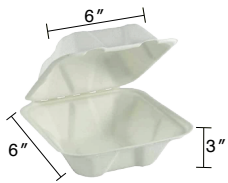

6''x6''x3'' Sugarcane Fibre White Clamshell
Item Code: 80432
SCC Code: 06282950006279
Pack Size: 125pcsx4pack=500