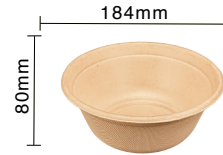

2oz Sugarcane Fibre Portion Cup

Item Code: 80601
SCC Code: 06282950000123
Pack Size: 50pcsx40pack=2000

Sugarcane Fibre Lid for 2oz Portion Cup

Item Code: 80601L
SCC Code: 06282950007788
Pack Size: 50pcsx40pack=2000

12oz Sugarcane Fibre Barrel Bowl

Item Code: 80224
SCC Code: 06282950006255
Pack Size: 125pcsx8pack=1000

16oz Sugarcane Fibre Barrel Bowl

Item Code: 80225
SCC Code: 06282950006262
Pack Size: 125pcsx8pack=1000

Sugarcane Fibre Lid for 12/16oz Barrel Bowl

Item Code: 80224L
SCC Code: 06282950006347
Pack Size: 50pcsx20pack=1000

24oz Sugarcane Fibre Salad Bowl

Item Code: 80228
SCC Code: 06282950007719
Pack Size: 125pcsx4pack=500