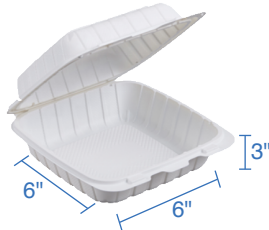

6"x6" TFPP Hinged Clamshell
Item Code: 60532
SCC Code: 06282950006873
Pack Size: 300pcsx1pack=300