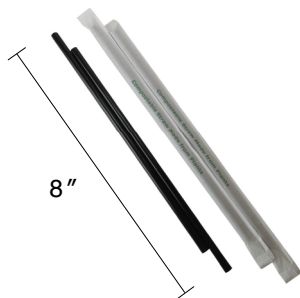

8" PLA Black Straw
Item Code: 51002
SCC Code: 06282950002288
Pack Size: 300pcsx10pack=3000