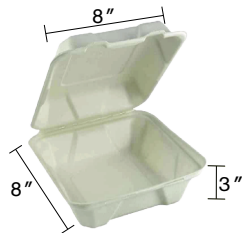

8''x8''x2.5'' Sugarcane Fibre White Clamshell
Item Code: 80435
SCC Code: 06282950006309
Pack Size: 100pcsx2pack=200