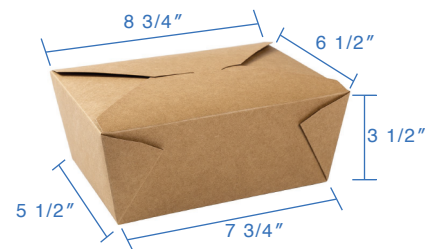

#4 (110oz) Kraft Paper Fold Top Takeout Boxes

Item Code: 80304GP

SCC Code: 06282950000925

Pack Size: 40pcsx4pack=160