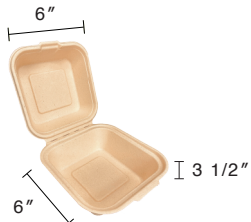

6"x6" Hinged Lid Sugarcane Fibre Kraft Clamshell

Item Code: 80532
SCC Code: 06282950000048
Pack Size: 50pcsx10pack=500