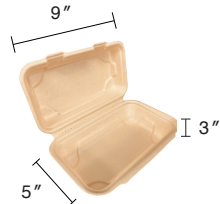

9"x5" Hinged Lid Sugarcane Fibre Kraft Clamshell

Item Code: 80515
SCC Code: 06282950000079
Pack Size: 50pcsx4pack=200