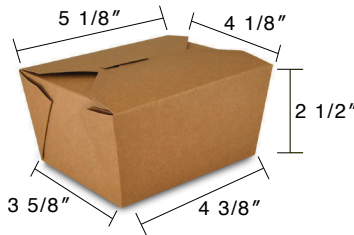

#1 (28oz) PLA Lined Kraft Paper Fold-Top Takeout Box

Item Code: 80301
SCC Code: 06282950000802
Pack Size: 50pcsx9pack=450