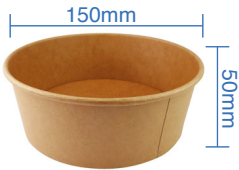

16oz PE Lined Kraft Deli Paper Container

Item Code: 56253

SCC Code: 06282950005456

Pack Size: 45pcsx8pack=360