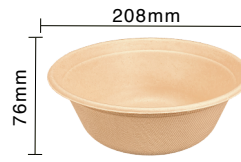

48oz Sugarcane Fibre Salad Bowl

Item Code: 56275
SCC Code: 06282950006590
Pack Size: 50pcsx8pack=400