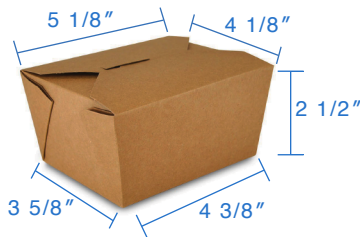

#1 (28oz) Kraft Paper Fold Top Takeout Boxes

Item Code: 80301GP

SCC Code: 06282950000895

Pack Size: 50pcsx9pack=450