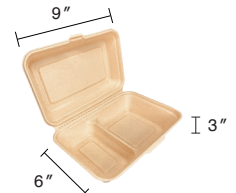

9"x6" Hinged Lid 2 Compartments Sugarcane Fibre Kraft Clamshell

Item Code: 80516
SCC Code: 06282950002028
Pack Size: 50pcsx4pack=200