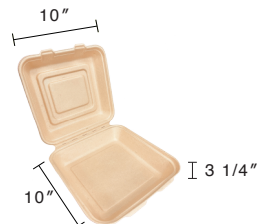

10"x10" Hinged Lid Sugarcane Fibre Kraft Clamshell

Item Code: 80537
SCC Code: 06282950000062
Pack Size: 50pcsx4pack=200