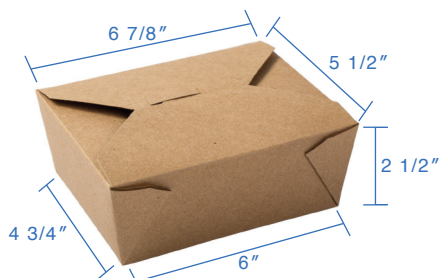

#3 (68oz) Kraft Paper Fold top Takeout Boxes

Item Code: 80303GP

SCC Code: 06282950000918

Pack Size: 50pcsx4pack=200

#4 (110oz) Kraft Paper Fold Top Takeout Boxes

Item Code: 80304GP

SCC Code: 06282950000925

Pack Size: 40pcsx4pack=160