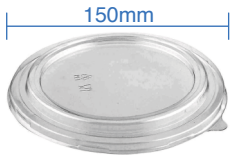

PET Dome Lid for 150mm Container

Item Code: 56251DL
SCC Code: 06282950003452
Pack Size: 45pcsx8pack=360