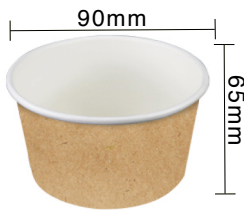

24oz PLA Lined Paper Bowl
Item Code: 80255
SCC Code: 06282950004718
Pack Size: 25pcsx20pack=500

32oz PLA Lined Paper Bowl
Item Code: 80254
SCC Code: 06282950000468
Pack Size: 25pcsx20pack=500

CPLA Vented Lid for 8oz Paper Bowl
Item Code: 80251LCP
SCC Code: 06282950001113
Pack Size: 50pcsx20pack=1000

CPLA Vented Lid for 12-32oz Paper Bowl
Item Code: 80252LCP
SCC Code: 06282950001120
Pack Size: 50pcsx10pack=500

NatureBowl® PLA Lined Kraft Paper Bowl and Lid

NatureBowl® PLA Lined Kraft Paper Bowls are an excellent choice for takeout food creations. Soups, ice creams, and many other foods go perfectly with this product line. It is made from PLA, which is among the most popular products made from renewable resources. The monomer is typically made from fermented plant starch and goes through several industrial pressing steps at high temperature, applied with lactic acid and lactide, the water is then removed via vacuum to create the final end product.