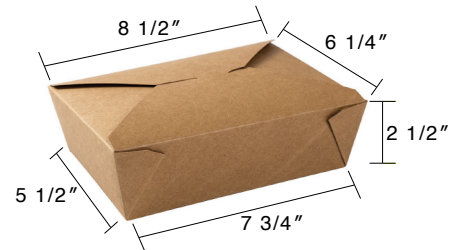

#3 (68oz) PLA Lined Kraft Paper Fold-Top Takeout Box

Item Code: 80303
SCC Code: 06282950000826
Pack Size: 50pcsx4pack=200