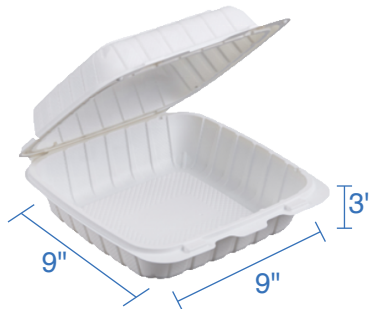

9"x9" TFPP Hinged Clamshell
Item Code: 60536
SCC Code: 06282950006859
Pack Size: 150pcsx1pack=150