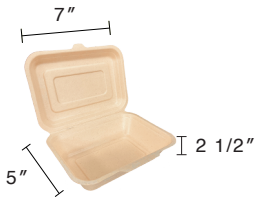

7"x5" Hinged Lid Sugarcane Fibre Kraft Clamshell

Item Code: 80512
SCC Code: 06282950002080
Pack Size: 50pcsx10pack=500