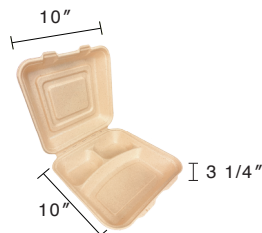

10"x10" Hinged Lid 3 Compartments Sugarcane Fibre Kraft Clamshell

Item Code: 80538H
SCC Code: 06282950007054
Pack Size: 50pcsx4pack=200