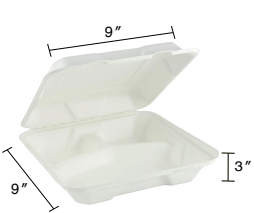

9''x9''x3'' 3 Compartments Sugarcane Fibre White Clamshell
Item Code: 80436H
SCC Code: 06282950006330
Pack Size: 100pcsx2pack=200