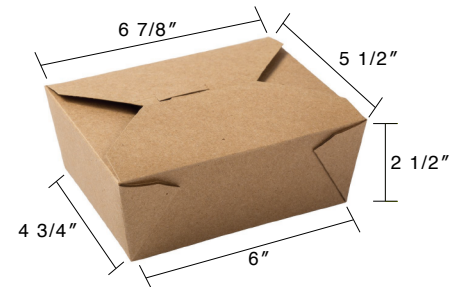

#8 (45oz) PLA Lined Kraft Paper Fold-Top Takeout Box

Item Code: 80308
SCC Code: 06282950000871
Pack Size: 50pcsx6pack=300