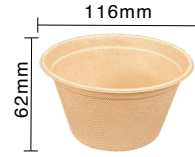

10"x10" Hinged Lid 3 Compartments Sugarcane Fibre Kraft Clamshell

Item Code: 80538H
SCC Code: 06282950007054
Pack Size: 50pcsx4pack=200

NatureFibre® Sugarcane Fibre Kraft Bowl and Lid

NatureFibre® Sugarcane Fibre Bagasse Kraft Bowls are a “Must-have” for your daily meal packaging, for restaurants, food trucks, film kraft services, catering, special events, fast food takeouts and other types of food service establishments. 100% sugarcane fibre is chlorine free, biodegradable and compostable. It meets ASTM D6400 regulations. It can serve hot and cold foods, microwave and freezer-safe, handles grease well, and is cut resistant.

2oz Sugarcane Fibre Portion Cup

Item Code: 80601
SCC Code: 06282950000123
Pack Size: 50pcsx40pack=2000

Sugarcane Fibre Lid for 2oz Portion Cup

Item Code: 80601L
SCC Code: 06282950007788
Pack Size: 50pcsx40pack=2000