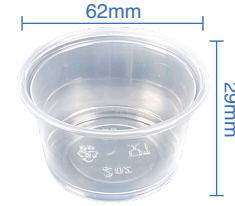

1oz PP Portion Cup

Item Code: 60801

SCC Code: 06282950007061

Pack Size: 50pcsx50pack=2500

1.5oz PP Portion Cup

Item Code: 60802

SCC Code: 06282950006880

Pack Size: 50pcsx50pack=2500