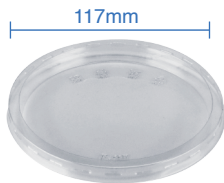

PET Flat Lid for 8-32oz Container

Item Code: 53241FL
SCC Code: 06282950006514
Pack Size: 50pcsx10pack=500