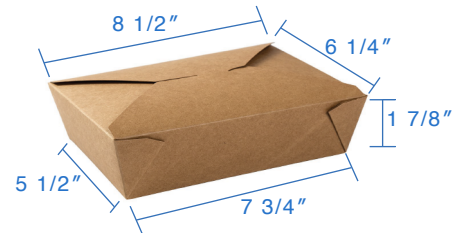

#1 (28oz) Kraft Paper Fold Top Takeout Boxes

Item Code: 80301GP

SCC Code: 06282950000895

Pack Size: 50pcsx9pack=450

#2 (49oz) Kraft Paper Fold Top Takeout Boxes

Item Code: 80302GP

SCC Code: 06282950000901

Pack Size: 50pcsx4pack=200