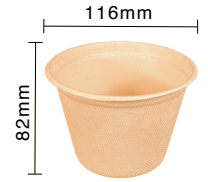

2oz Sugarcane Fibre Portion Cup

Item Code: 80601
SCC Code: 06282950000123
Pack Size: 50pcsx40pack=2000

Sugarcane Fibre Lid for 2oz Portion Cup

Item Code: 80601L
SCC Code: 06282950007788
Pack Size: 50pcsx40pack=2000

12oz Sugarcane Fibre Barrel Bowl

Item Code: 80224
SCC Code: 06282950006255
Pack Size: 125pcsx8pack=1000

16oz Sugarcane Fibre Barrel Bowl

Item Code: 80225
SCC Code: 06282950006262
Pack Size: 125pcsx8pack=1000