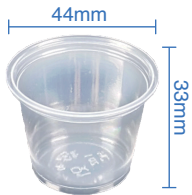

1oz PP Portion Cup

Item Code: 60801

SCC Code: 06282950007061

Pack Size: 50pcsx50pack=2500