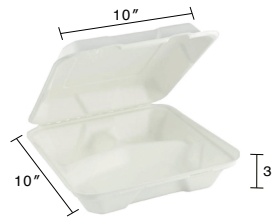

10''x10''x3'' 3 Compartments Sugarcane Fibre White Clamshell
Item Code: 80437H
SCC Code: 06282950007511
Pack Size: 50pcsx4pack=200