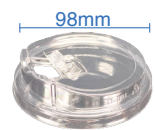

PET Sippy Lid for 12-24oz Cold Cup

Item Code: 53203SL

SCC Code: 06282950005449

Pack Size: 50pcsx20pack=1000