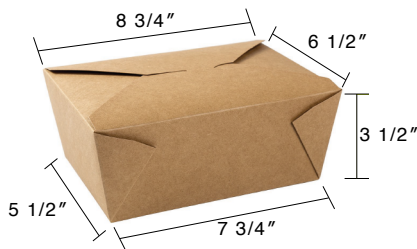

#4 (110oz) PLA Lined Kraft Paper Fold-Top Takeout Box

Item Code: 80304
SCC Code: 06282950000833
Pack Size: 40pcsx4pack=160