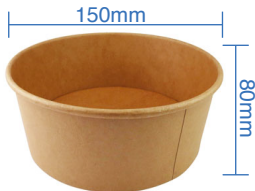

32oz PE Lined Kraft Deli Paper Container

Item Code: 56255

SCC Code: 06282950005609

Pack Size: 45pcsx8pack=360