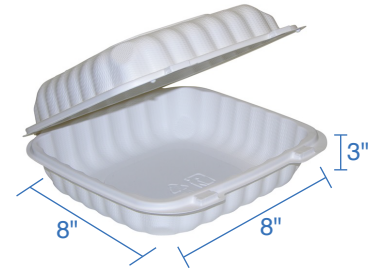

8"x8" TFPP Hinged Clamshell
Item Code: 60535
SCC Code: 06282950006835
Pack Size: 200pcsx1pack=200