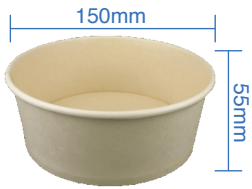

20oz Deli Bamboo Fibre Paper Container

Item Code: 56257
SCC Code: 06282950005678
Pack Size: 45pcsx8pack=360