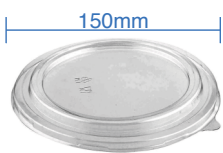

32oz PE Lined Kraft Deli Paper Container

Item Code: 56256

SCC Code: 06282950007122

Pack Size: 45pcsx6pack=270

40oz PE Lined Kraft Deli Paper Container

Item Code: 56252

SCC Code: 06282950003889

Pack Size: 45pcsx6pack=270