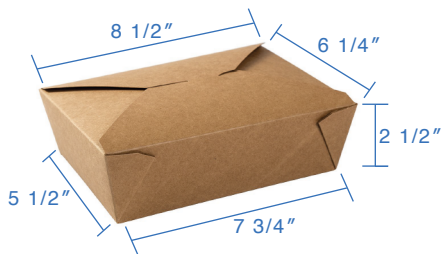

#1 (28oz) Kraft Paper Fold Top Takeout Boxes

Item Code: 80301GP

SCC Code: 06282950000895

Pack Size: 50pcsx9pack=450

#2 (49oz) Kraft Paper Fold Top Takeout Boxes

Item Code: 80302GP

SCC Code: 06282950000901

Pack Size: 50pcsx4pack=200