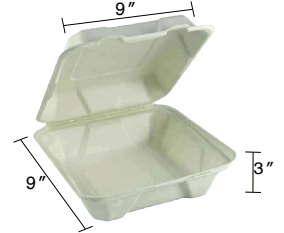

9''x9''x3'' Sugarcane Fibre White Clamshell
Item Code: 80436
SCC Code: 06282950006323
Pack Size: 100pcsx2pack=200