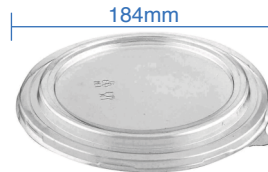

PET Dome Lid for 184mm Container

Item Code: 56252DL
SCC Code: 06282950003896
Pack Size: 45pcsx6pack=270