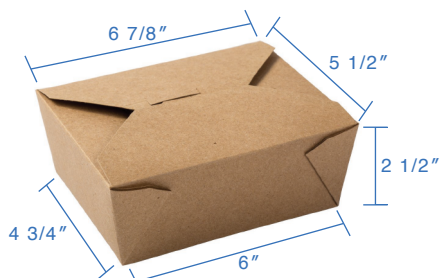

#8 (45oz) Kraft Paper Fold Top Takeout Boxes

Item Code: 80308GP
SCC Code: 06282950000963
Pack Size: 50pcsx6pack=300