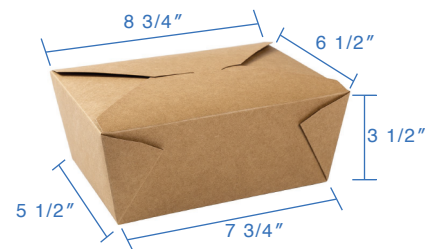

#4 (110oz) Kraft Paper Fold Top Takeout Boxes

Item Code: 80304GP
SCC Code: 06282950000925
Pack Size: 40pcsx4pack=160