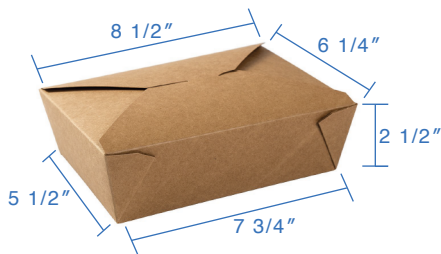

#1 (28oz) Kraft Paper Fold Top Takeout Boxes

Item Code: 80301GP
SCC Code: 06282950000895
Pack Size: 50pcsx9pack=450

#2 (49oz) Kraft Paper Fold Top Takeout Boxes

Item Code: 80302GP
SCC Code: 06282950000901
Pack Size: 50pcsx4pack=200