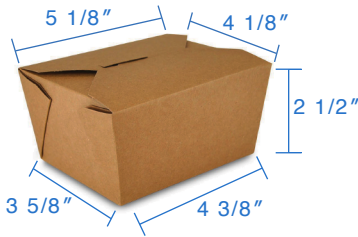

#1 (28oz) Kraft Paper Fold Top Takeout Boxes

Item Code: 80301GP
SCC Code: 06282950000895
Pack Size: 50pcsx9pack=450