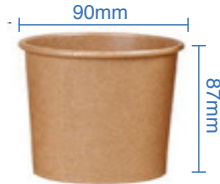

12oz Deluxe Kraft Paper Food Container
Item Code: 80273
SCC Code: 06282950007412
Pack Size: 50pcsx10pack=500