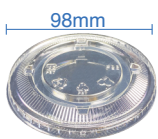

Pack Size: 50pcsx20pack=1000

PET Sippy Lid for 12-24oz Cold Cup

Item Code: 53203SL

SCC Code: 06282950005449

Pack Size: 50pcsx20pack=1000

PET Flat Lid w NO Hole for 12-24oz Cold Cup

Item Code: 53203FL

SCC Code: 06282950005616