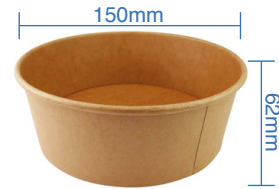

16oz PE Lined Kraft Deli Paper Container

Item Code: 56253

SCC Code: 06282950005456

Pack Size: 45pcsx8pack=360

20oz PE Lined Kraft Deli Paper Container

Item Code: 56254

SCC Code: 06282950005463

Pack Size: 45pcsx8pack=360