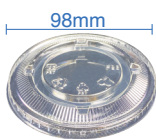

Pack Size: 50pcsx20pack=1000

**PET Sippy Lid for 12-24oz Cold Cup**

Item Code: 53203SL

SCC Code: 06282950005449

Pack Size: 50pcsx20pack=1000

**PET Flat Lid w NO Hole for 12-24oz Cold Cup**

Item Code: 53203FL