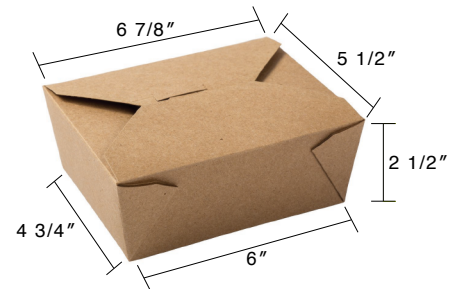

#8 (45oz) PLA Lined Kraft Paper Fold-Top Takeout Box

Item Code: 80308
SCC Code: 06282950000871
Pack Size: 50pcsx6pack=300