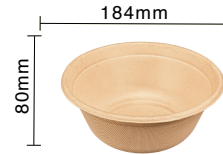

**2oz Sugarcane Fibre Portion Cup**

Item Code: 80601  
SCC Code: 06282950000123  
Pack Size: 50pcsx40pack=2000

**Sugarcane Fibre Lid for 2oz Portion Cup**

Item Code: 80601L  
SCC Code: 06282950007788  
Pack Size: 50pcsx40pack=2000

**12oz Sugarcane Fibre Barrel Bowl**

Item Code: 80224  
SCC Code: 06282950006255  
Pack Size: 125pcsx8pack=1000

**16oz Sugarcane Fibre Barrel Bowl**

Item Code: 80225  
SCC Code: 06282950006262  
Pack Size: 125pcsx8pack=1000

**Sugarcane Fibre Lid for 12/16oz Barrel Bowl**

Item Code: 80224L  
SCC Code: 06282950006347  
Pack Size: 50pcsx20pack=1000

**24oz Sugarcane Fibre Salad Bowl**

Item Code: 80228  
SCC Code: 06282950007719  
Pack Size: 125pcsx4pack=500