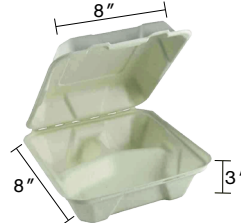

8"x8"x2.5" 3 Compartments Sugarcane Fibre White Clamshell
Item Code: 80435H
SCC Code: 06282950006316
Pack Size: 100pcsx2pack=200