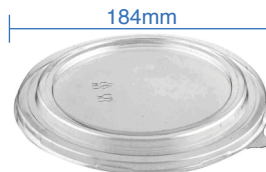

PET Dome Lid for 184mm Container

Item Code: 56252DL
SCC Code: 06282950003896
Pack Size: 45pcsx6pack=270