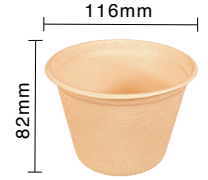

**2oz Sugarcane Fibre Portion Cup**

Item Code: 80601  
SCC Code: 06282950000123  
Pack Size: 50pcsx40pack=2000

**Sugarcane Fibre Lid for 2oz Portion Cup**

Item Code: 80601L  
SCC Code: 06282950007788  
Pack Size: 50pcsx40pack=2000

**12oz Sugarcane Fibre Barrel Bowl**

Item Code: 80224  
SCC Code: 06282950006255  
Pack Size: 125pcsx8pack=1000

**16oz Sugarcane Fibre Barrel Bowl**

Item Code: 80225  
SCC Code: 06282950006262  
Pack Size: 125pcsx8pack=1000