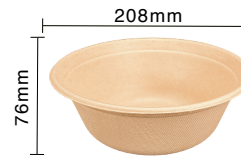

48oz Sugarcane Fibre Salad Bowl

Item Code: 56275
SCC Code: 06282950006590
Pack Size: 50pcsx8pack=400