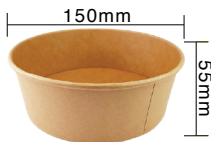

20oz PLA Lined Kraft Deli Paper Container
Item Code: 50251
SCC Code: 06282950007283
Pack Size: 45pcsx8pack=360