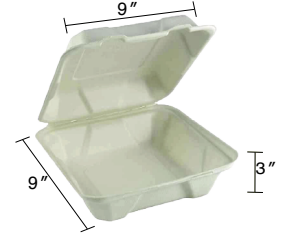

9"x9"x3" Sugarcane Fibre White Clamshell
Item Code: 80436
SCC Code: 06282950006323
Pack Size: 100pcsx2pack=200