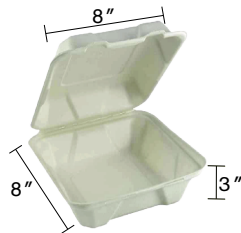

8"x8"x2.5" Sugarcane Fibre White Clamshell
Item Code: 80435
SCC Code: 06282950006309
Pack Size: 100pcsx2pack=200