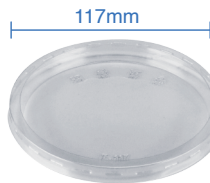

PET Flat Lid for 8-32oz Container
Item Code: 53241FL
SCC Code: 06282950006514
Pack Size: 50pcsx10pack=500