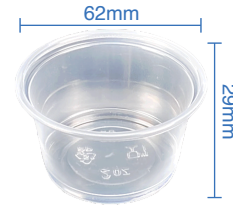

1oz PP Portion Cup

Item Code: 60801

SCC Code: 06282950007061

Pack Size: 50pcsx50pack=2500

1.5oz PP Portion Cup

Item Code: 60802

SCC Code: 06282950006880

Pack Size: 50pcsx50pack=2500