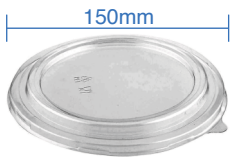

PET Dome Lid for 150mm Container

Item Code: 56251DL
SCC Code: 06282950003452
Pack Size: 45pcsx8pack=360