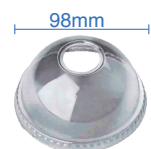

PET Dome Lid w Round Hole for 12-24oz Cold Cup

Item Code: 53203DLH

SCC Code: 06282950003018

Pack Size: 50pcsx20pack=1000