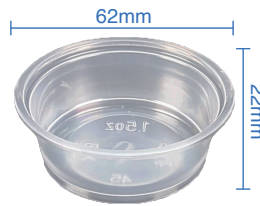

64oz PET Rose Salad Bowl Combo Pack

Item Code: 56285

SCC Code: 06282950006682

Pack Size: 25pcsx4pack=100

PP Portion Cup & PET Lid

PP Portion Cups & PET Lids add value from restaurant to the customer by adding those nice small touches with the extra salad dressing, dip, condiments, soy sauce, and more.

The cups and lids come with high-clarity PET for best visual presentation. The lead-resistant snap lids keeps everything exactly where they should be during the transportation. They are microwavable and 100% recyclable.

1oz PP Portion Cup

Item Code: 60801

SCC Code: 06282950007061

Pack Size: 50pcsx50pack=2500

1.5oz PP Portion Cup

Item Code: 60802

SCC Code: 06282950006880

Pack Size: 50pcsx50pack=2500