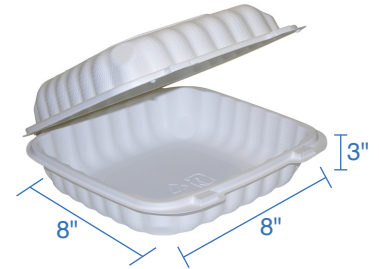

8"x8" TFPP Hinged Lid Clamshell

Item Code: 60535
SCC Code: 06282950006835
Pack Size: 200pcsx1pack=200