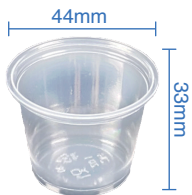

1oz PP Portion Cup

Item Code: 60801

SCC Code: 06282950007061

Pack Size: 50pcsx50pack=2500