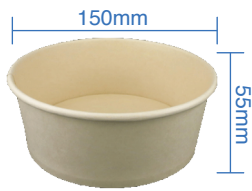

PET Dome Lid for 184mm Container

Item Code: 56252DL

SCC Code: 06282950003896

Pack Size: 45pcsx6pack=270

Kraft Paper Dome Lid for 184mm Container

Item Code: 56252DLP

SCC Code: 06282950007146

Pack Size: 25pcsx6pack=150

PE Lined Bamboo Fibre Deli Paper Container

PE Lined Deli Bamboo Fibre Paper Containers are one of our newest and most innovative product lines. Equipped with a leak resistant construction, these durable take out containers are ideal for packing up food for take out or delivery services. It comes in three different sizes, ideal for serving large soups and side dishes, while their sturdy walls and crack-resistant bases effortlessly contain those hefty portions. Manufactured from environmentally friendly bamboo paper, these disposable soup cups are an excellent eco-friendly addition to any café, bistro, restaurant, or other foodservice establishments.