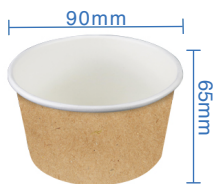

8oz Plain Kraft Paper Soup Bowl

Item Code: 90241

SCC Code: 06282950006019

Pack Size: 50pcsx20pack=1000