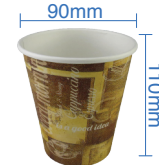

12oz Stock Design Paper Cup

Item Code: 80724-GCE
SCC Code: 06282950005210
Pack Size: 50pcsx20pack=1000