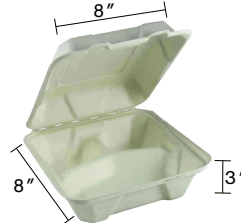

8''x8''x2.5'' 3 Compartments Sugarcane Fibre White Clamshell
Item Code: 80435H
SCC Code: 06282950006316
Pack Size: 100pcsx2pack=200