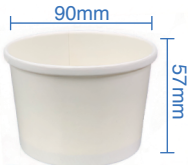

8oz Deluxe Paper Food Container
Item Code: 80261
SCC Code: 06282950002349
Pack Size: 25pcsx10pack=250