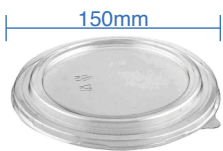

32oz PE Lined Kraft Deli Paper Container

Item Code: 56256

SCC Code: 06282950007122

Pack Size: 45pcsx6pack=270

40oz PE Lined Kraft Deli Paper Container

Item Code: 56252

SCC Code: 06282950003889

Pack Size: 45pcsx6pack=270