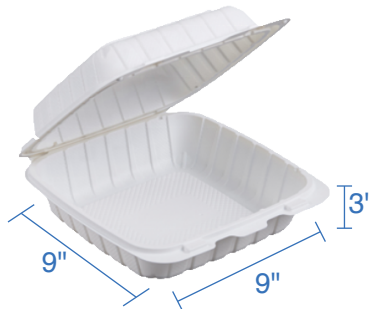

9"x9" TFPP Hinged Lid Clamshell

Item Code: 60536
SCC Code: 06282950006859
Pack Size: 150pcsx1pack=150