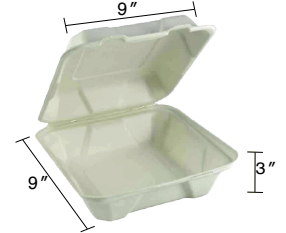

9''x9''x3'' Sugarcane Fibre White Clamshell
Item Code: 80436
SCC Code: 06282950006323
Pack Size: 100pcsx2pack=200