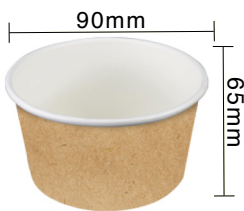

**8oz Kraft Paper
PLA Lined Paper Bowl**

Item Code: 90251
SCC Code: 06282950006040
Pack Size: 50pcsx20pack=1000