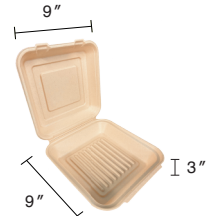

9"x9" Hinged Lid Sugarcane Fibre Kraft Clamshell

Item Code: 80536
SCC Code: 06282950000208
Pack Size: 50pcsx4pack=200