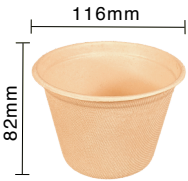

2oz Sugarcane Fibre Portion Cup

Item Code: 80601
SCC Code: 06282950000123
Pack Size: 50pcsx40pack=2000

12oz Sugarcane Fibre Barrel Bowl

Item Code: 80224
SCC Code: 06282950006255
Pack Size: 125pcsx8pack=1000