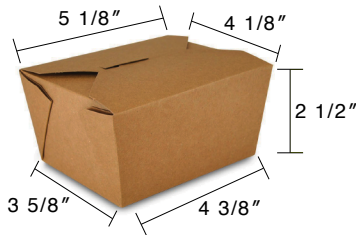

#1 (28oz) PLA Lined Kraft Paper Fold-Top Takeout Box

Item Code: 80301
SCC Code: 06282950000802
Pack Size: 50pcsx9pack=450