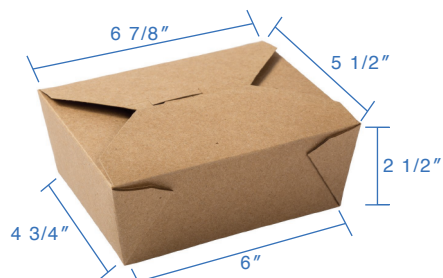

#8 (45oz) Kraft Paper Fold Top Takeout Boxes

Item Code: 80308GP
SCC Code: 06282950000963
Pack Size: 50pcsx6pack=300