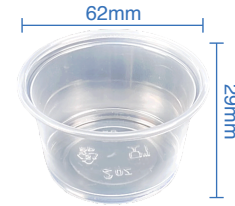

1oz PP Portion Cup

Item Code: 60801

SCC Code: 06282950007061

Pack Size: 50pcsx50pack=2500

1.5oz PP Portion Cup

Item Code: 60802

SCC Code: 06282950006880

Pack Size: 50pcsx50pack=2500