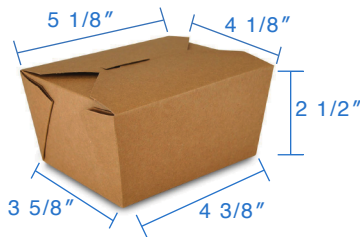

#1 (28oz) Kraft Paper Fold Top Takeout Boxes

Item Code: 80301GP
SCC Code: 06282950000895
Pack Size: 50pcsx9pack=450