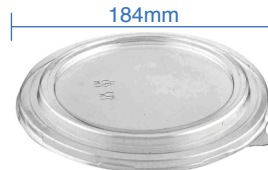

PET Dome Lid for 184mm Container

Item Code: 56252DL
SCC Code: 06282950003896
Pack Size: 45pcsx6pack=270