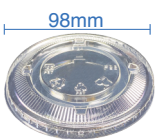

Pack Size: 50pcsx20pack=1000

PET Sippy Lid for 12-24oz Cold Cup

Item Code: 53203SL

SCC Code: 06282950005449

Pack Size: 50pcsx20pack=1000

PET Flat Lid w NO Hole for 12-24oz Cold Cup

Item Code: 53203FL

SCC Code: 06282950005616