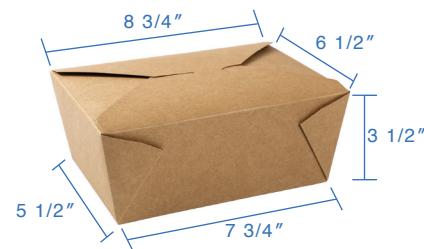

#4 (110oz) Kraft Paper Fold Top Takeout Boxes

Item Code: 80304GP
SCC Code: 06282950000925
Pack Size: 40pcsx4pack=160