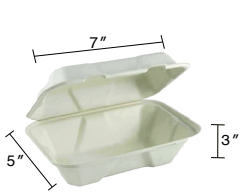

7''x5''x3'' Sugarcane Fibre White Clamshell
Item Code: 80412
SCC Code: 06282950007498
Pack Size: 50pcsx10pack=500