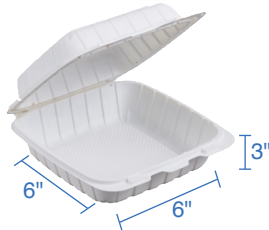

6"x6" TFPP Hinged Lid Clamshell

Item Code: 60532
SCC Code: 06282950006873
Pack Size: 300pcsx1pack=300