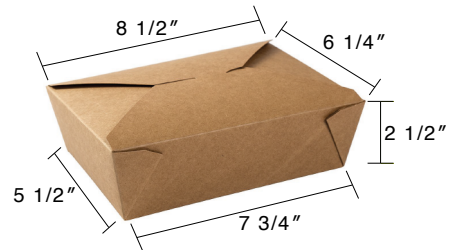

#3 (68oz) PLA Lined Kraft Paper Fold-Top Takeout Box

Item Code: 80303
SCC Code: 06282950000826
Pack Size: 50pcsx4pack=200