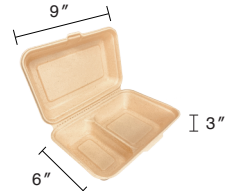

9"x6" Hinged Lid 2 Compartments Sugarcane Fibre Kraft Clamshell

Item Code: 80516
SCC Code: 06282950002028
Pack Size: 50pcsx4pack=200