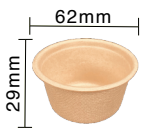

2oz Sugarcane Fibre Portion Cup

Item Code: 80601
SCC Code: 06282950000123
Pack Size: 50pcsx40pack=2000