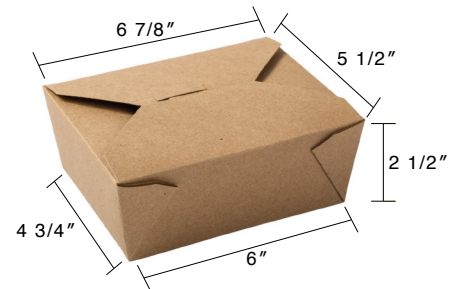

#8 (45oz) PLA Lined Kraft Paper Fold-Top Takeout Box

Item Code: 80308
SCC Code: 06282950000871
Pack Size: 50pcsx6pack=300