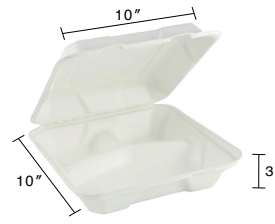

10''x10''x3'' 3 Compartments Sugarcane Fibre White Clamshell
Item Code: 80437H
SCC Code: 06282950007511
Pack Size: 50pcsx4pack=200