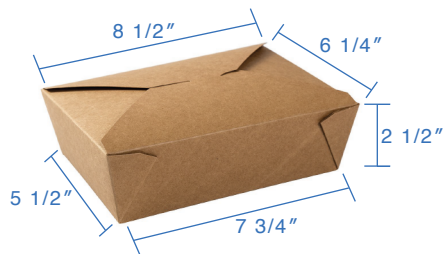

#1 (28oz) Kraft Paper Fold Top Takeout Boxes

Item Code: 80301GP
SCC Code: 06282950000895
Pack Size: 50pcsx9pack=450

#2 (49oz) Kraft Paper Fold Top Takeout Boxes

Item Code: 80302GP
SCC Code: 06282950000901
Pack Size: 50pcsx4pack=200