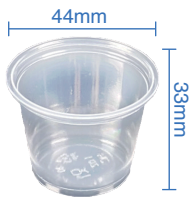

1oz PP Portion Cup

Item Code: 60801

SCC Code: 06282950007061

Pack Size: 50pcsx50pack=2500