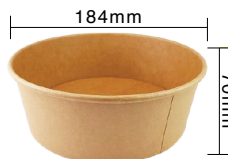

40oz PLA Lined Kraft Deli Paper Container
Item Code: 50255
SCC Code: 06282950007320
Pack Size: 45pcsx6pack=270