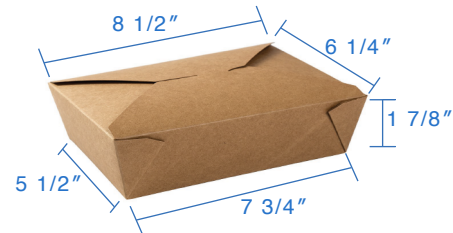

#2 (49oz) Kraft Paper Fold Top Takeout Boxes

Item Code: 80302GP
SCC Code: 06282950000901
Pack Size: 50pcsx4pack=200