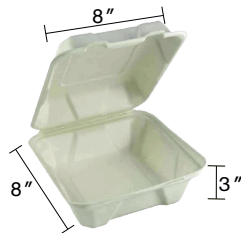

8''x8''x2.5'' Sugarcane Fibre White Clamshell
Item Code: 80435
SCC Code: 06282950006309
Pack Size: 100pcsx2pack=200